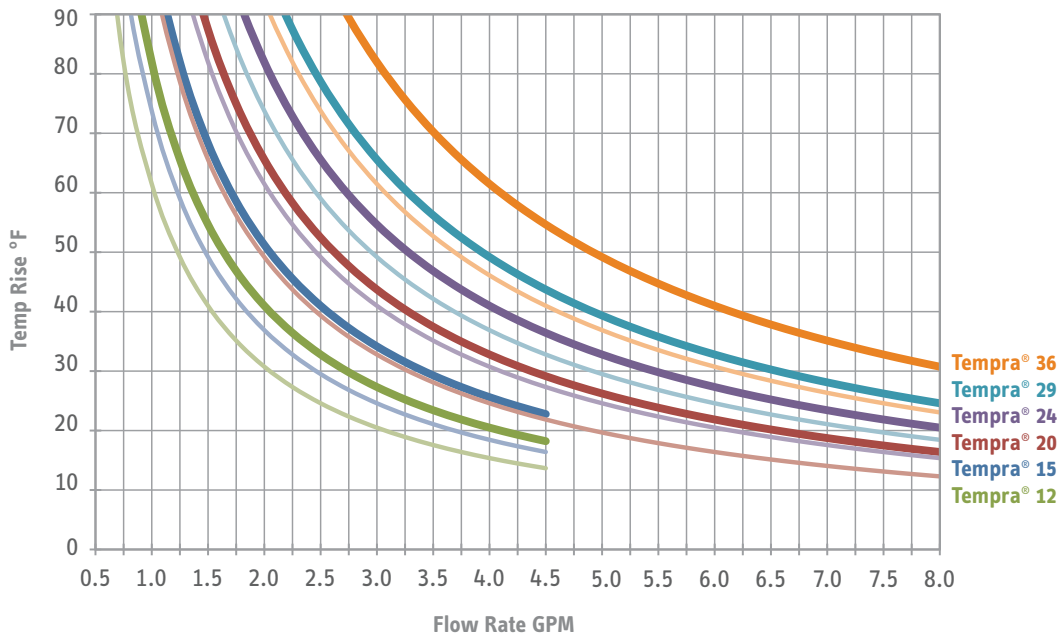

Tempra® & Tempra® Plus Sizing Guide

**Tempra® Sizing Guide** Whole House Tankless Electric Water Heater

Recommendations are correct if unit is installed with 240 V service.

Increase one model size if unit will be installed with 208 V service.

# Tempra® & Tempra® Plus Sizing Guide

Temperature Rise vs. Flow Rate at 240 V and 208 V

Temperature Rise vs. Flow Rate at 240 V

Temperature Rise vs. Flow Rate at 208 V