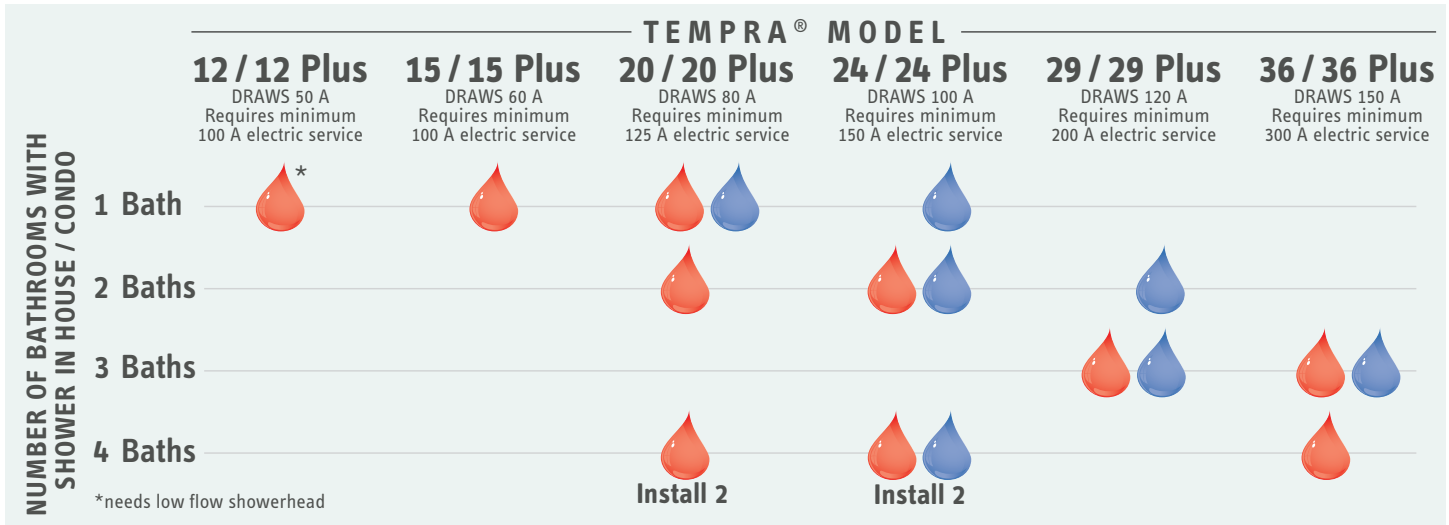

Tempra® & Tempra® Plus Sizing Guide

**Tempra® Sizing Guide** Whole House Tankless Electric Water Heater

Recommendations are correct if unit is installed with 240 V service.

Increase one model size if unit will be installed with 208 V service.

# Tempra® & Tempra® Plus Sizing Guide

Temperature Rise vs. Flow Rate at 240 V and 208 V

Temperature Rise vs. Flow Rate at 240 V

Temperature Rise vs. Flow Rate at 208 V