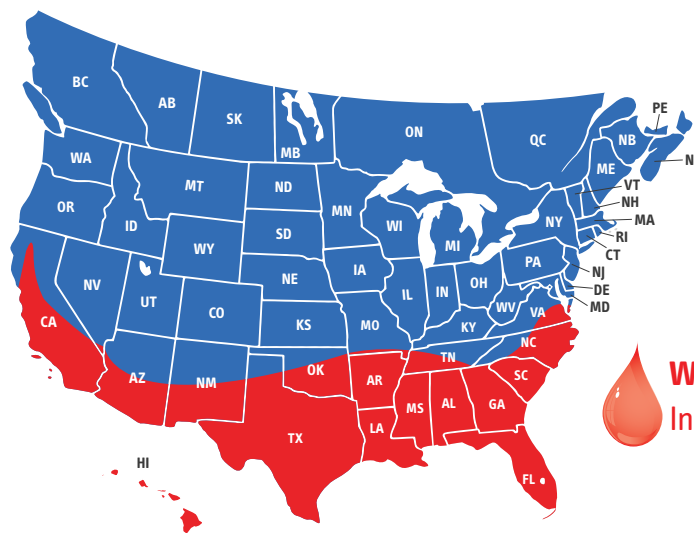

Tempra® & Tempra® Plus Sizing Guide

**Tempra® Sizing Guide** Whole House Tankless Electric Water Heater

Recommendations are correct if unit is installed with 240 V service.

Increase one model size if unit will be installed with 208 V service.