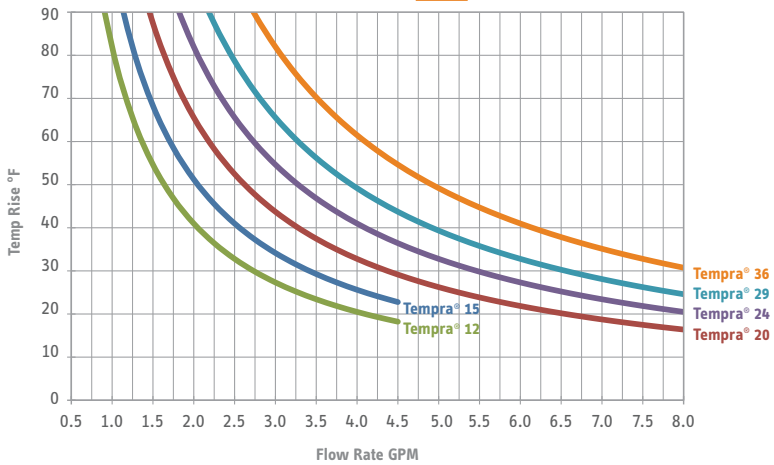

Tempra® & Tempra® Plus Sizing Guide

**Tempra® Sizing Guide** Whole House Tankless Electric Water Heater

Recommendations are correct if unit is installed with 240 V service.

Increase one model size if unit will be installed with 208 V service.

Call Stiebel Eltron at 800.582.8423 if you have any sizing questions, or if you have high flow showers, or another out-of-the-ordinary situation. Stiebel Eltron service representatives can make recommendations on sizing, or provide assistance with our water heaters, to both homeowners and professional installers.

Scroll for temp rise charts. ↓

# Tempra® & Tempra® Plus Sizing Guide

Temperature Rise vs. Flow Rate at 240 V and 208 V

Temperature Rise vs. Flow Rate at 240 V

Temperature Rise vs. Flow Rate at 208 V