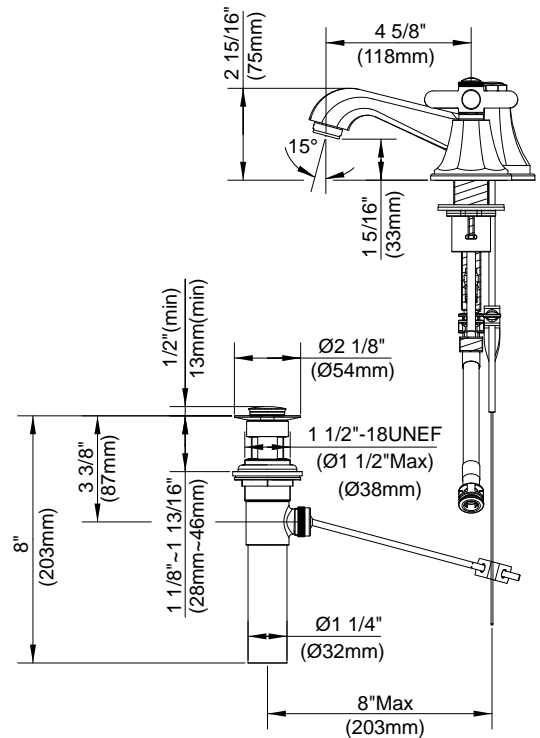

Submittal Information:

Job Name: _____
Contractor: _____

Location: _____
Contact #: _____