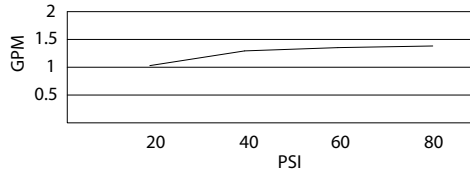

SPECIFICATIONS

BRANDYWOOD™ TWO HANDLE WIDESPREAD LAVATORY FAUCET

Model

D304066 (Replaces D304466 series)

Description

- Ceramic disc valve
- 3" high spout, 5 1/2" spout length
- Metal pop-up drain assembly
- 3 hole mount
- Cross handles

Standards

- UPC/cUPC
- NSF 61-9
- Energy policy act of 1992

- ASME A112.18.1

- CSA B125

- Meets CA AB-1953

Less than 0.25% lead content

Warranty

Danze products are covered by a manufacturer's limited "lifetime" warranty for manufacturing defects.

Flow Rate

Finishes Available

- Chrome
- Other: Refer to Price List for additional finish