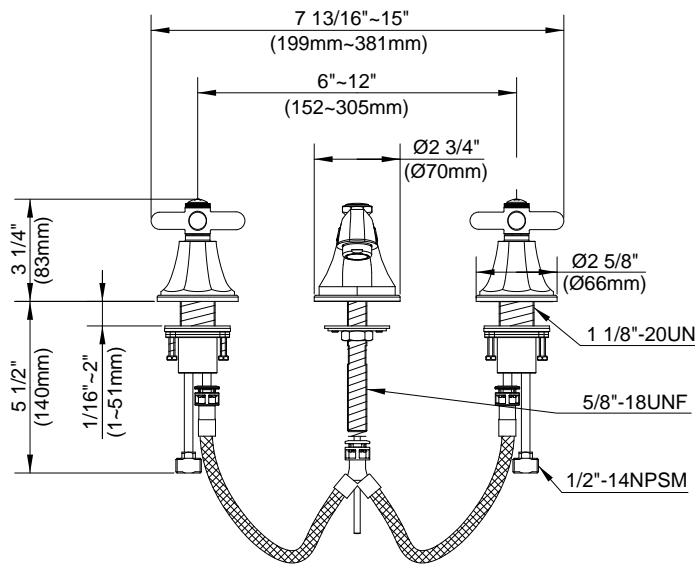

Submittal Information:

Job Name: _____
Contractor: _____

Location: _____
Contact #: _____