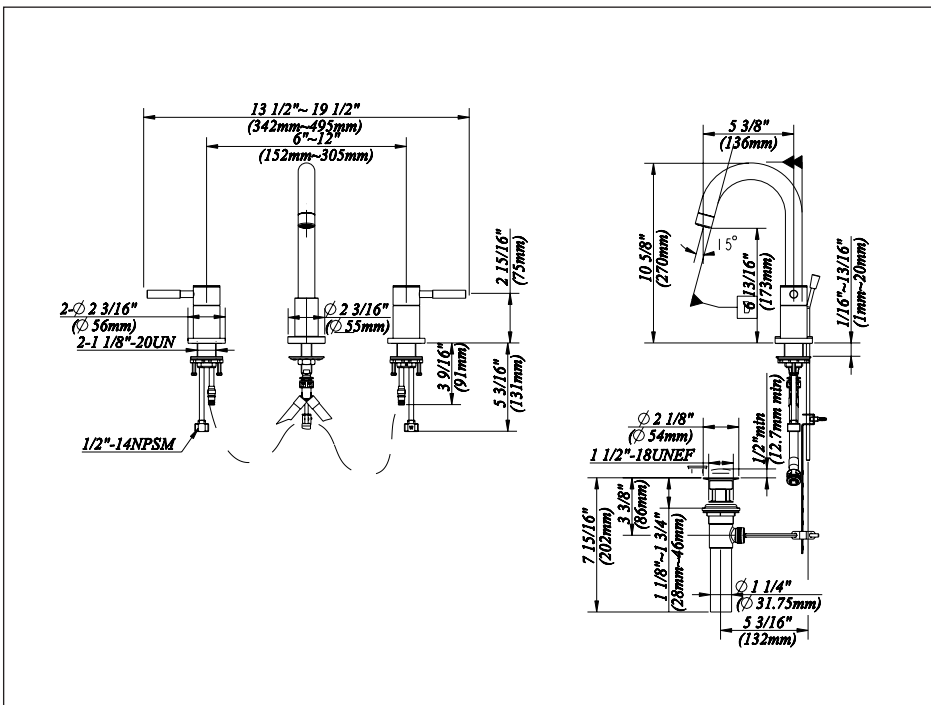

APPROVALS:
Meets or Exceeds The Following:

- ANSI/ASME A112.18.1
- ANSI/NSF 61 – Sec. 9
- IAPMO/UPC
- CA AB1953

CALIFORNIA: TEL: 866-532-8306 FAX: 866-532-8307
TEXAS: TEL: 800-935-5456 FAX: 800-683-4247
NEW YORK: TEL: 800-431-2082 FAX: 800-640-2252