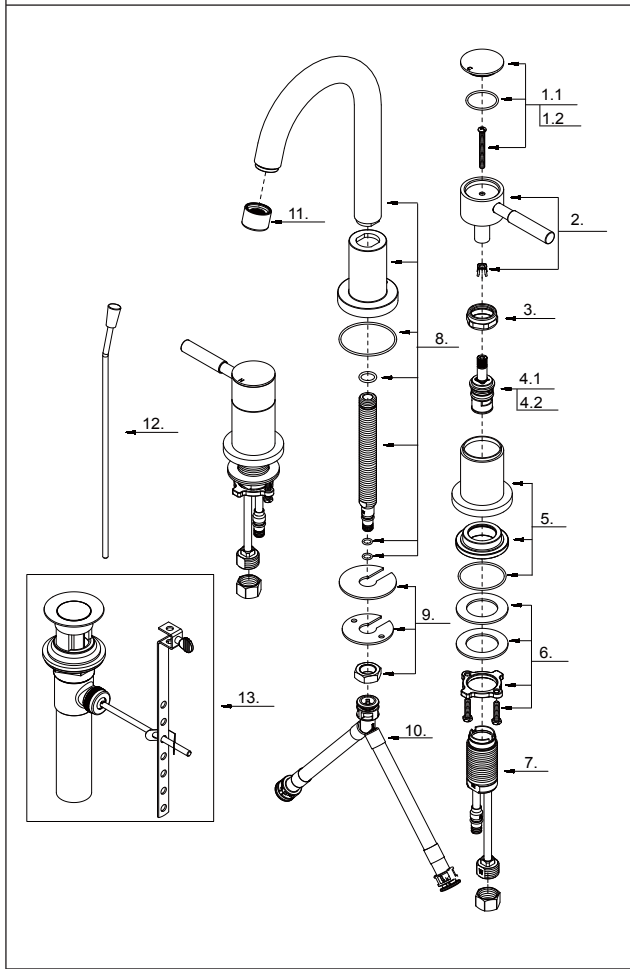

PD-480C

PD-480BN

6" - 12" Two Handle Widespread Lavatory Faucet

Product Spec Sheet

FEATURES & BENEFITS

- This Product Contains Less Than 0.25% Weighted Average Lead Content On Wetted Surfaces
- Metal Lever Handles
- Ceramic Cartridges
- Brass Pop-up
- Max Flow Rate 1.5 GPM(5.7 LPM) at 60 PSI (ASME.A112.18.1)

FAX: 866-532-8307
FAX: 800-683-4247
FAX: 800-640-2252

Visit Our Web Site : www.matco-norca.com

6" - 12" Two Handle Widespread Lavatory Faucet

No.	Name	Material
1.1	Index Button-Cold	Brass & Stainless Steel
1.2	Index Button-Hot	Brass & Stainless Steel
2	Metal Handle	Brass & Zinc Alloy
3	Retainer Nut	Brass
4.1	Ceramic Disc Cartridge-Cold	Ceramic & Brass
4.2	Ceramic Disc Cartridge-Hot	Ceramic & Brass
5	Handle Base	Brass
6	Mounting Hardware Assembly	Stainless Steel
7	Handle Valve Body	Brass
8	Spout Assembly	Brass
9	Mounting Hardware	Stainless Steel
10	Supply Hose	Plastic
11	Aerator	Brass & Plastic
12	Lift Rod	Brass
13	Pop-up Assembly	Brass