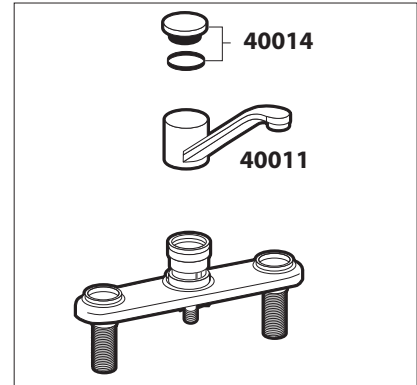

A Moen Incorporated Brand

PARTS SHEET

Two Handle Kitchen Faucet

Model: 40613 series
with side spray

Model: 40611 series
less side spray

Order by Part Number

For Models prior to 3/1/09

For Models prior to 3/1/09