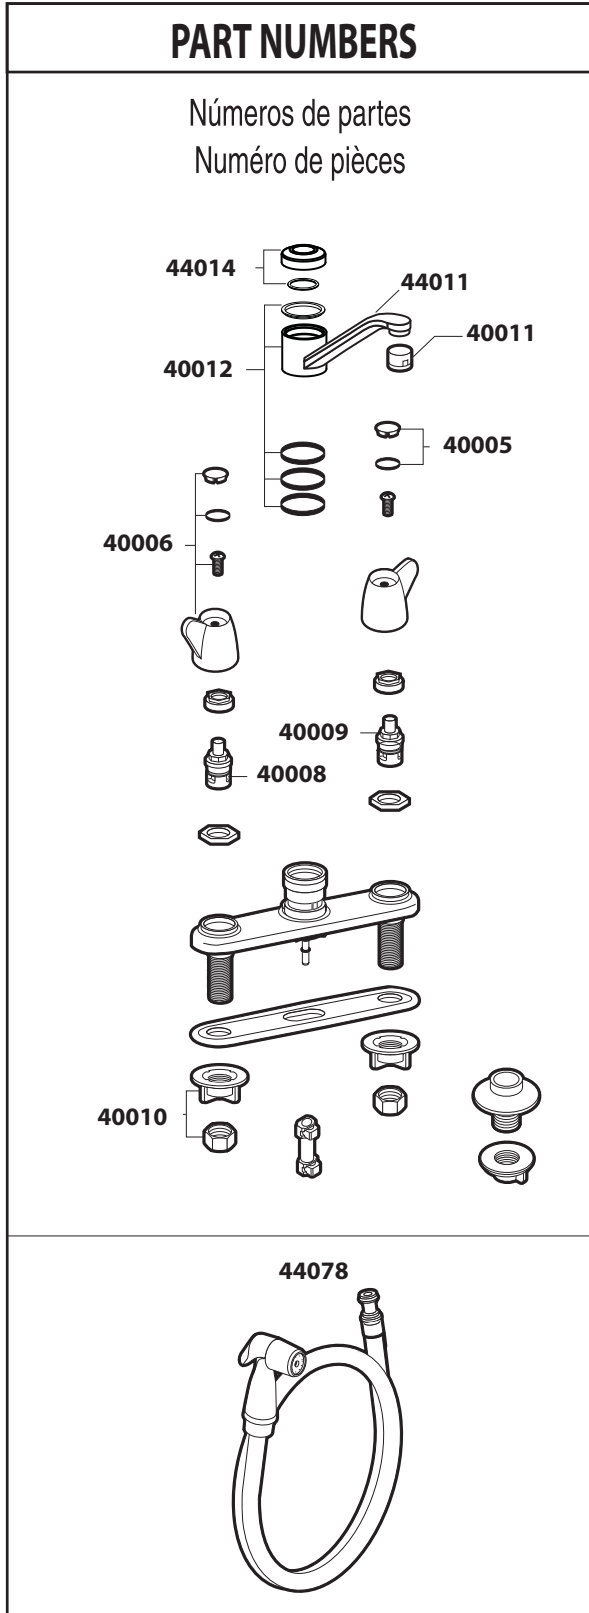

A Moen Incorporated Brand

PARTS SHEET

Two Handle Kitchen Faucet

Model: 40613 series
with side spray

Model: 40611 series
less side spray

Order by Part Number

For Models prior to 3/1/09

For Models prior to 3/1/09