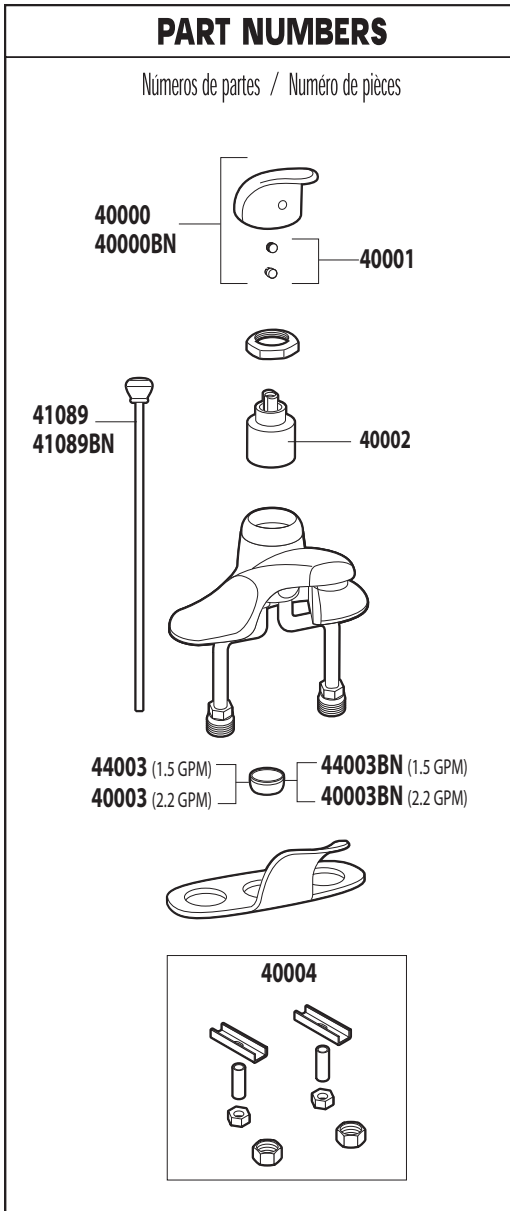

A Moen Incorporated Brand

CORNERSTONE® One-Handle Lavatory Faucet with 50/50 Waste

MODEL	HANDLE	WASTE	FINISH
40711	Lever	50/50	Chrome
40711BN	Lever	50/50	Brushed Nickel

PART NUMBERS

Números de partes / Numéro de pièces

CRITICAL DIMENSIONS

- **Note:** This faucet is designed to be installed through 3 holes, 1" minimum diameter, 4" centers
- Maximum deck thickness 1.375" (35 mm)
- 6 individual boxes per master carton

50/50 Waste Assembly