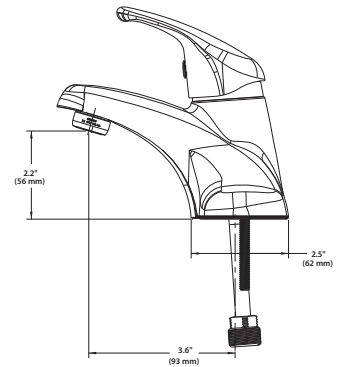

A Moen Incorporated Brand

CORNERSTONE® One-Handle Lavatory Faucet with 50/50 Waste

MODEL	HANDLE	WASTE	FINISH
40711	Lever	50/50	Chrome
40711BN	Lever	50/50	Brushed Nickel

PART NUMBERS

Números de partes / Numéro de pièces

CRITICAL DIMENSIONS

- **Note:** This faucet is designed to be installed through 3 holes, 1" minimum diameter, 4" centers
- Maximum deck thickness 1.375" (35 mm)
- 6 individual boxes per master carton

50/50 Waste Assembly