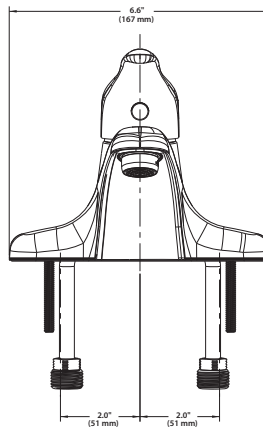

A Moen Incorporated Brand

CORNERSTONE® One-Handle Lavatory Faucet with 50/50 Waste

MODEL	HANDLE	WASTE	FINISH
40711	Lever	50/50	Chrome
40711BN	Lever	50/50	Brushed Nickel

PART NUMBERS

Números de partes / Numéro de pièces

CRITICAL DIMENSIONS

- **Note:** This faucet is designed to be installed through 3 holes, 1" minimum diameter, 4" centers
- Maximum deck thickness 1.375" (35 mm)
- 6 individual boxes per master carton

50/50 Waste Assembly