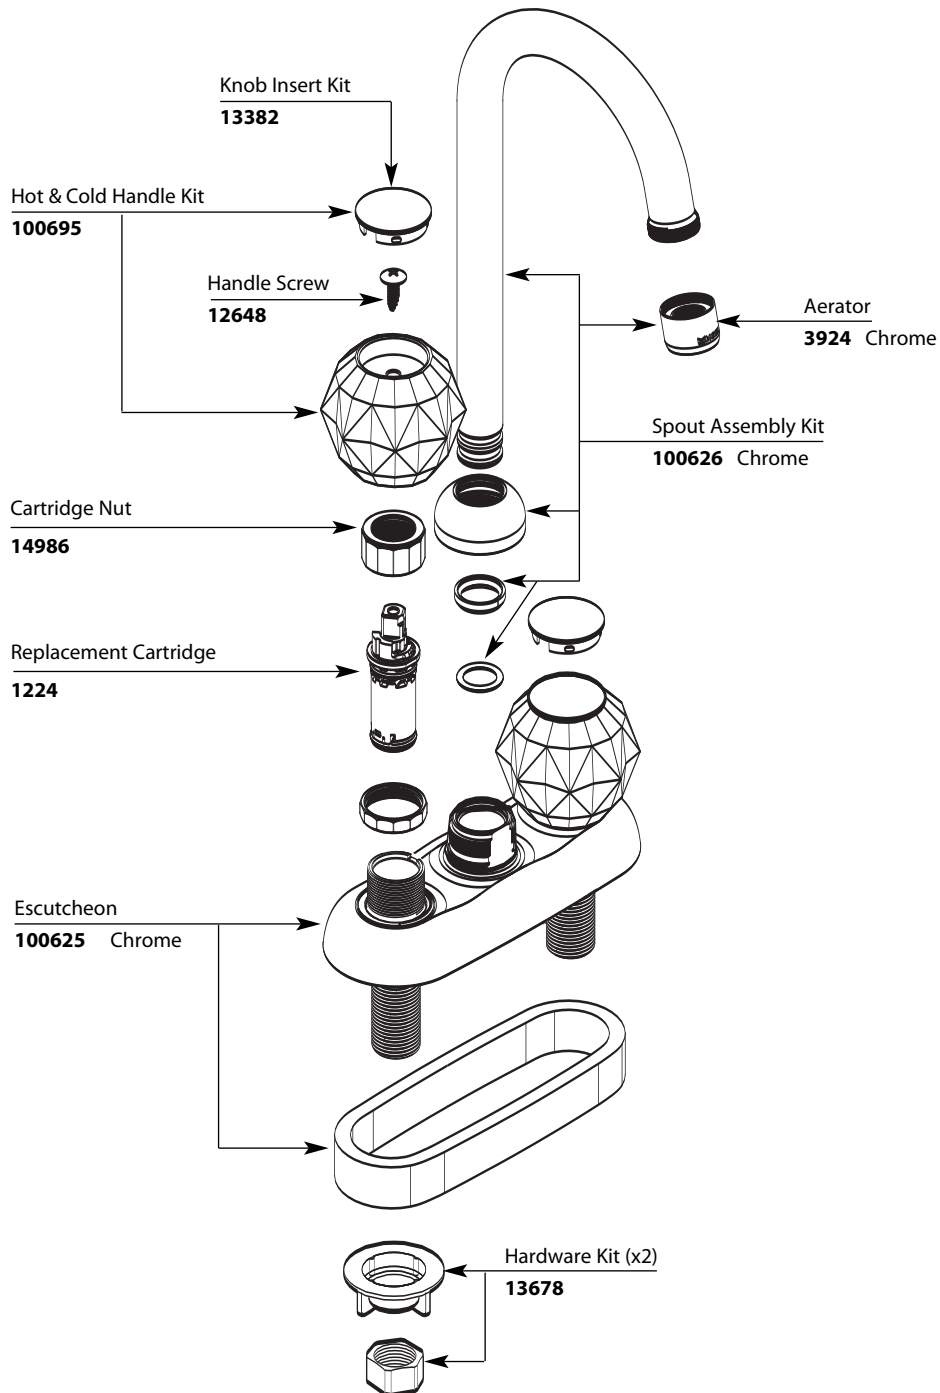

Buy it for looks. Buy it for life.®

■ Order by Part Number

There is more than 1 version of this model.
Page down to identify the version you have.

Illustrated Parts

CHATEAU®	
MODEL	FINISH
4910	Chrome
DISCONTINUED SKUS	
4910P	Polished Brass

TO ORDER PARTS CALL: 1-800-BUY-MOEN
www.moen.com

Buy it for looks. Buy it for life.®

■ Order by Part Number

Illustrated Parts

CHATEAU®		
Two Handle Bar Faucet		
MODEL	HANDLE	FINISH
4910	Knob	Chrome
4910P	Knob	Polished Brass

Spout Assembly Kit

- 15234 Chrome
- 16809 Polished Brass

Handle Screw

12648

Knob Insert Kit

- 13382 White/Chrome
- 13383 White/Polished Brass

Knob Kit

- 13392 Clear with White/Chrome
- 13391 Clear with White/Polished Brass

Aerator

- 3924 Chrome
- 99588 Polished Brass

Spout Nut

- 14939 Chrome
- 14423 Polished Brass

Retaining Ring, Spout

101879

Cartridge Nut

14986