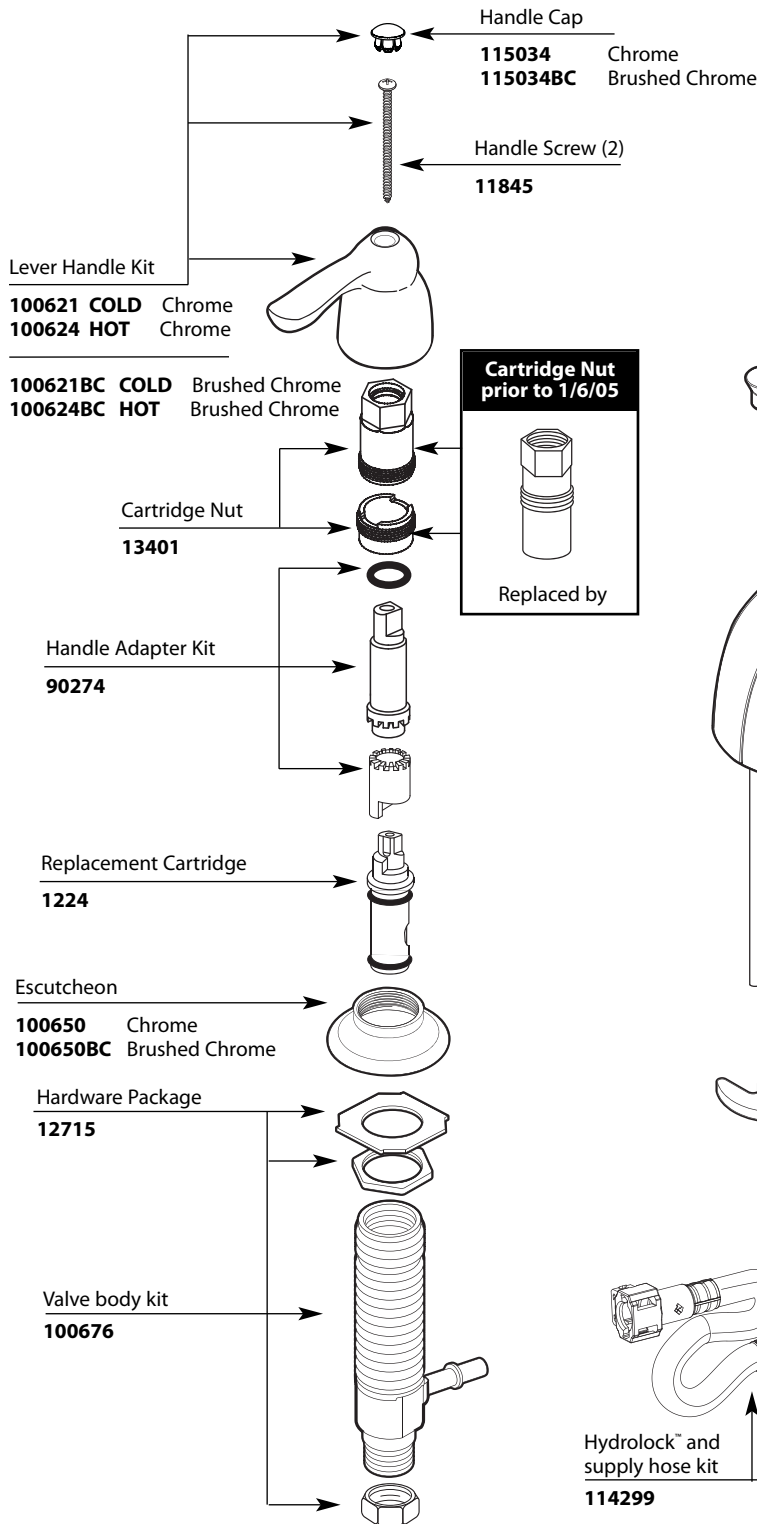

Buy it for looks. Buy it for life.®

■ Order by Part Number

*There is more than 1 version of this model.  
Page down to identify the version you have.*

# Illustrated Parts

CHATEAU®		
Two-Handle Widespread Lavatory Faucet		
MODEL	TYPE	FINISH
4945	Lav w/metal waste	Chrome
4945BC	Lav w/metal waste	Brushed Chrome
8922	Lav w/metal waste	Chrome
8924	Lav w/grid waste	Chrome
DISCONTINUED SKUS		
4944A	Lav w/metal waste	Antique Brass
4944P	Lav w/metal waste	Polished Brass
4944W	Lav w/metal waste	Glacier
4944	Lav w/metal waste	Chrome
4949	Lav w/metal waste	Chrome/Polished Brass

Buy it for looks. Buy it for life.®

■ Order by Part Number

# Illustrated Parts

CHATEAU®		
Two-Handle Widespread Lavatory Faucet		
MODEL	TYPE	FINISH
8922	Lav w/metal waste	Chrome
8924	Lav w/grid waste	Chrome