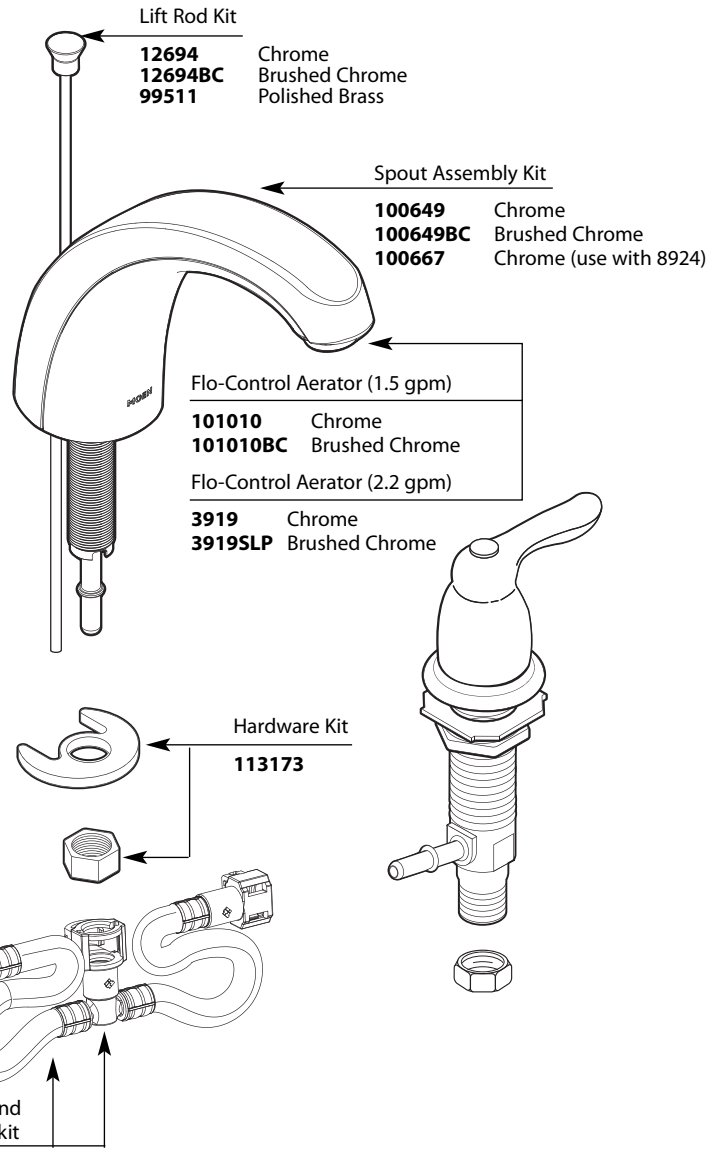

Buy it for looks. Buy it for life.®

■ Order by Part Number

*There is more than 1 version of this model.  
Page down to identify the version you have.*

# Illustrated Parts

CHATEAU®		
Two-Handle Widespread Lavatory Faucet		
MODEL	TYPE	FINISH
4945	Lav w/metal waste	Chrome
4945BC	Lav w/metal waste	Brushed Chrome
8922	Lav w/metal waste	Chrome
8924	Lav w/grid waste	Chrome
DISCONTINUED SKUS		
4944A	Lav w/metal waste	Antique Brass
4944P	Lav w/metal waste	Polished Brass
4944W	Lav w/metal waste	Glacier
4944	Lav w/metal waste	Chrome
4949	Lav w/metal waste	Chrome/Polished Brass

# Illustrated Parts

CHATEAU®		
Two-Handle Widespread Lavatory Faucet		
MODEL	TYPE	FINISH
8922	Lav w/metal waste	Chrome
8924	Lav w/grid waste	Chrome