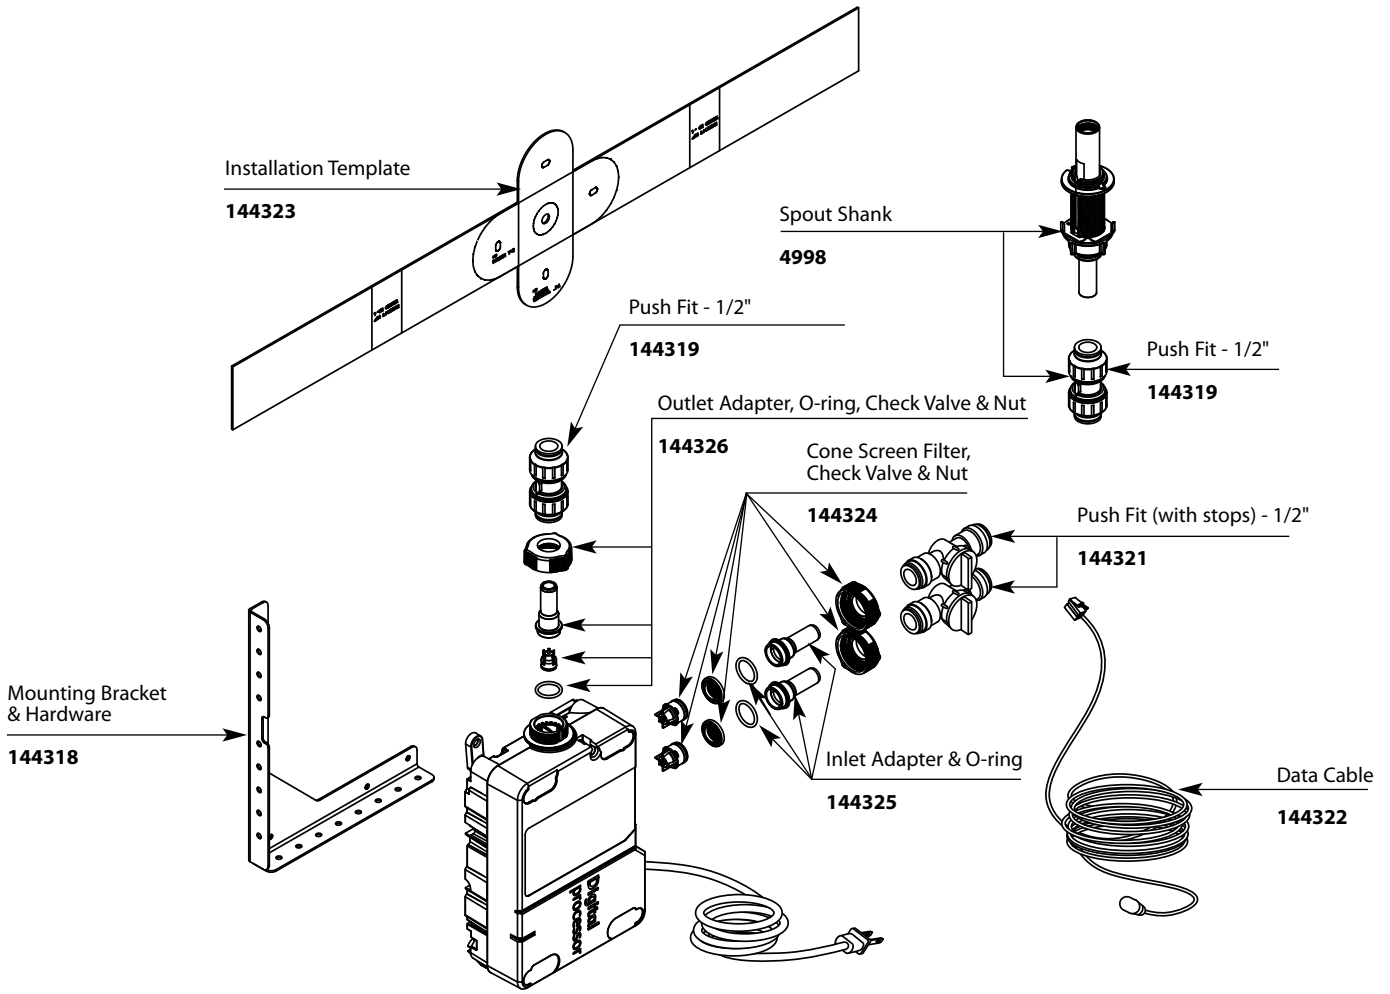

# Illustrated Parts

**ioDIGITAL™  
Roman Tub  
MODEL  
4994**

### Remote Control

Remote Control		MODEL	FINISH
Remote Cradle Bracket & Hardware	<b>144327</b> (Chrome)	<b>A349</b>	Chrome
	<b>144328</b> (Black)	<b>A349BL</b>	Black

Battery  
**127684**