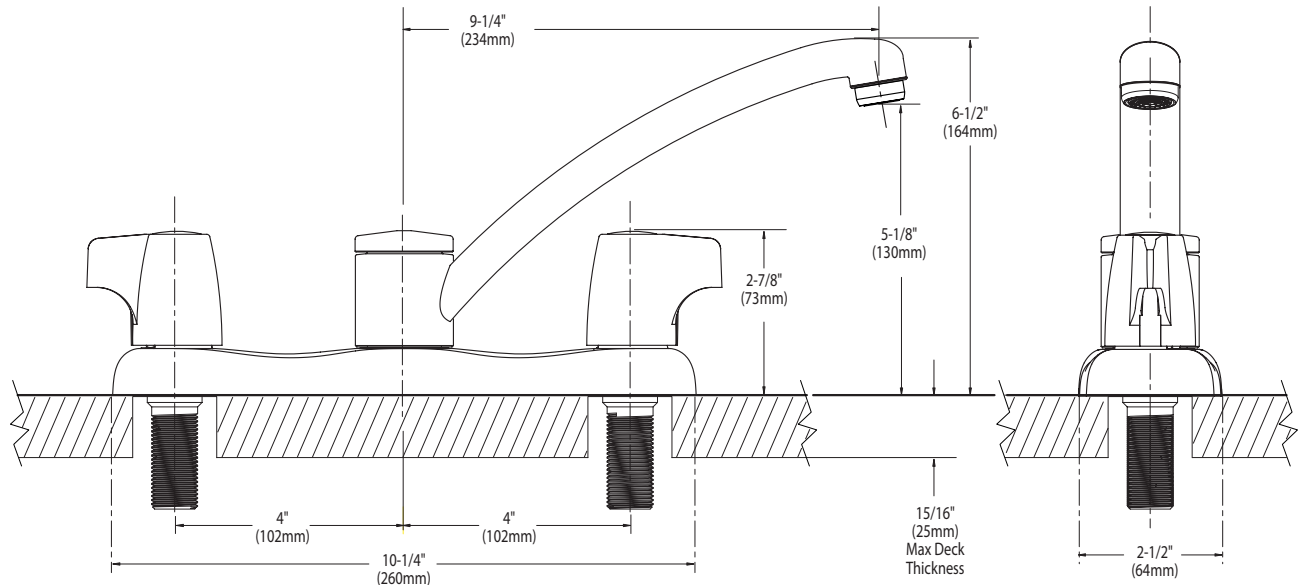

CRITICAL DIMENSIONS

(DO NOT SCALE)