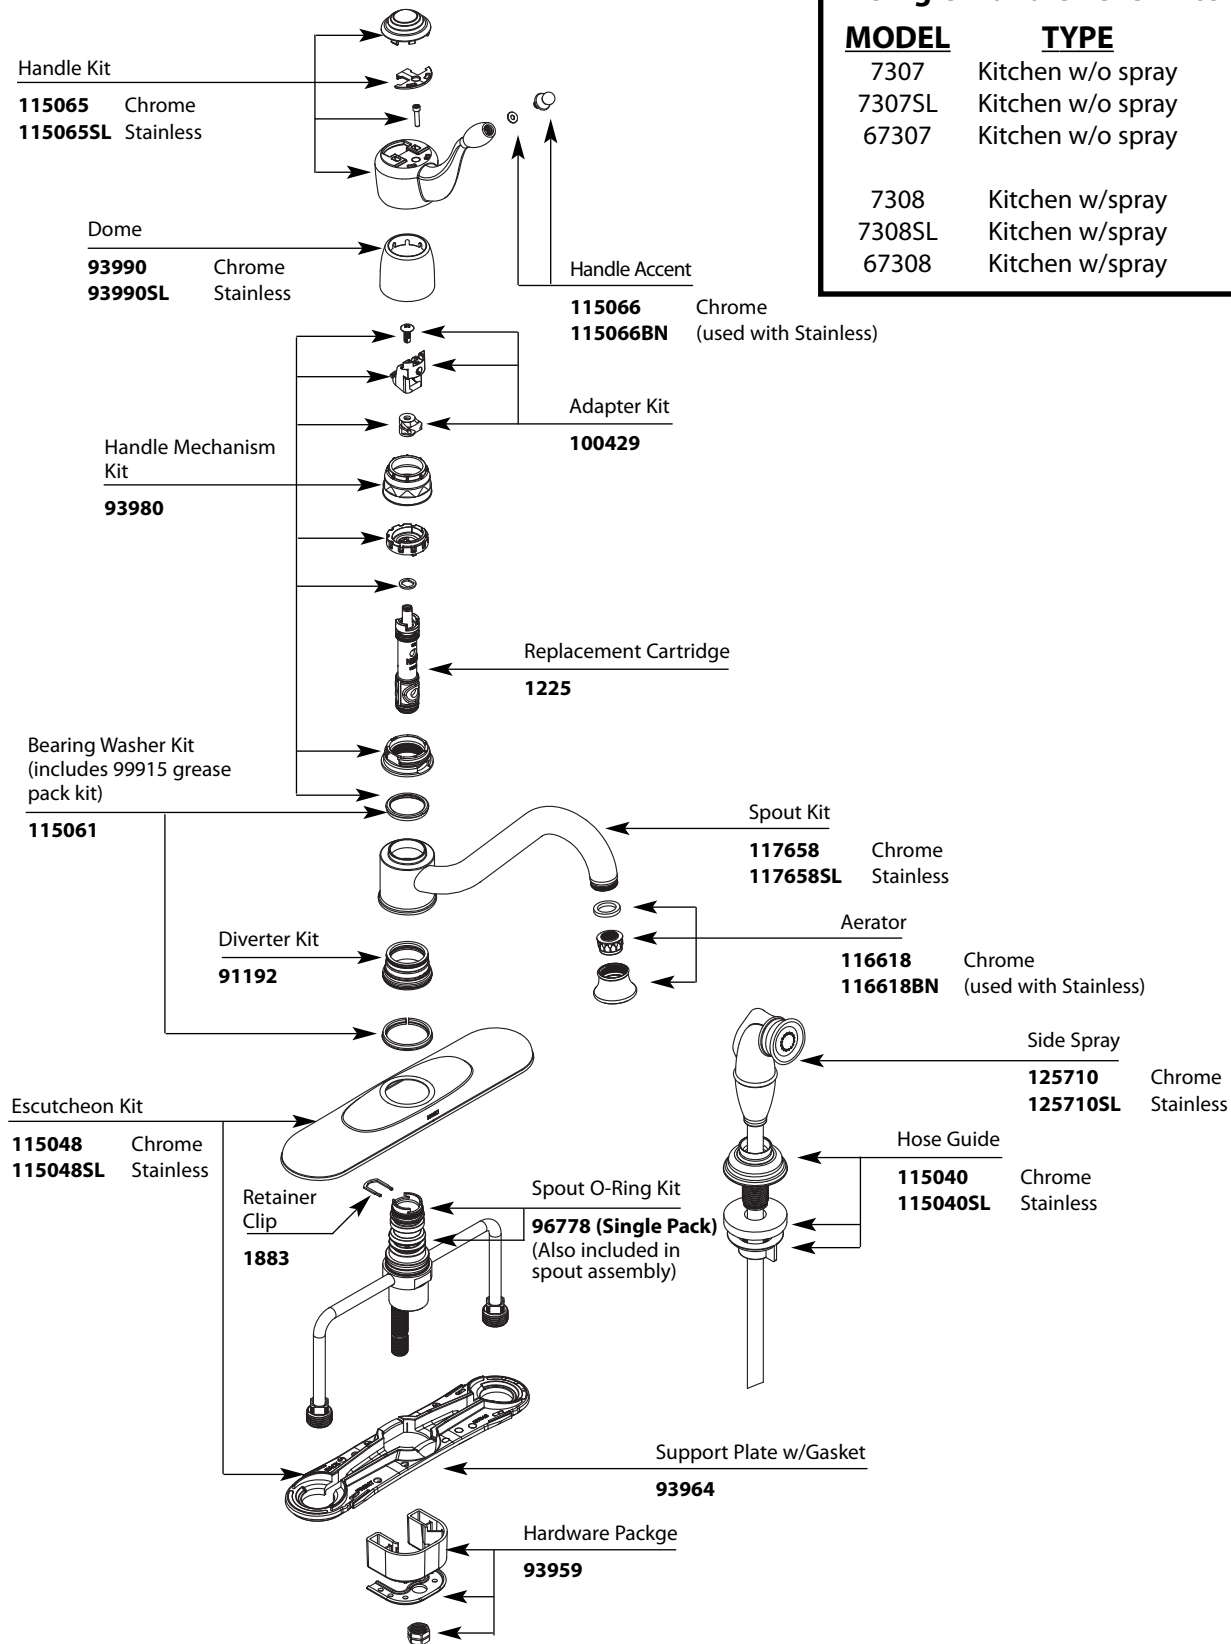

Buy it for looks. Buy it for life.®

Illustrated Parts

■ Order by Part Number

*There is more than 1 version of this model.
Page down to identify the version you have.*

CASTLEBY™		
Single-Handle Lever Kitchen Faucet		
MODEL	TYPE	FINISH
7307	Kitchen w/o spray	Chrome
7307SL	Kitchen w/o spray	Stainless
67307	Kitchen w/o spray	Chrome
7308	Kitchen w/spray	Chrome
7308SL	Kitchen w/spray	Stainless
67308	Kitchen w/spray	Chrome
67309	Kitchen w/spray	Chrome
67309SL	Kitchen w/spray	Stainless

Buy it for looks. Buy it for life.®

Illustrated Parts

■ Order by Part Number

CASTLEBY™		
Single-Handle Lever Kitchen Faucet		
MODEL	TYPE	FINISH
7307	Kitchen w/o spray	Chrome
7307SL	Kitchen w/o spray	Stainless
67307	Kitchen w/o spray	Chrome
7308	Kitchen w/spray	Chrome
7308SL	Kitchen w/spray	Stainless
67308	Kitchen w/spray	Chrome