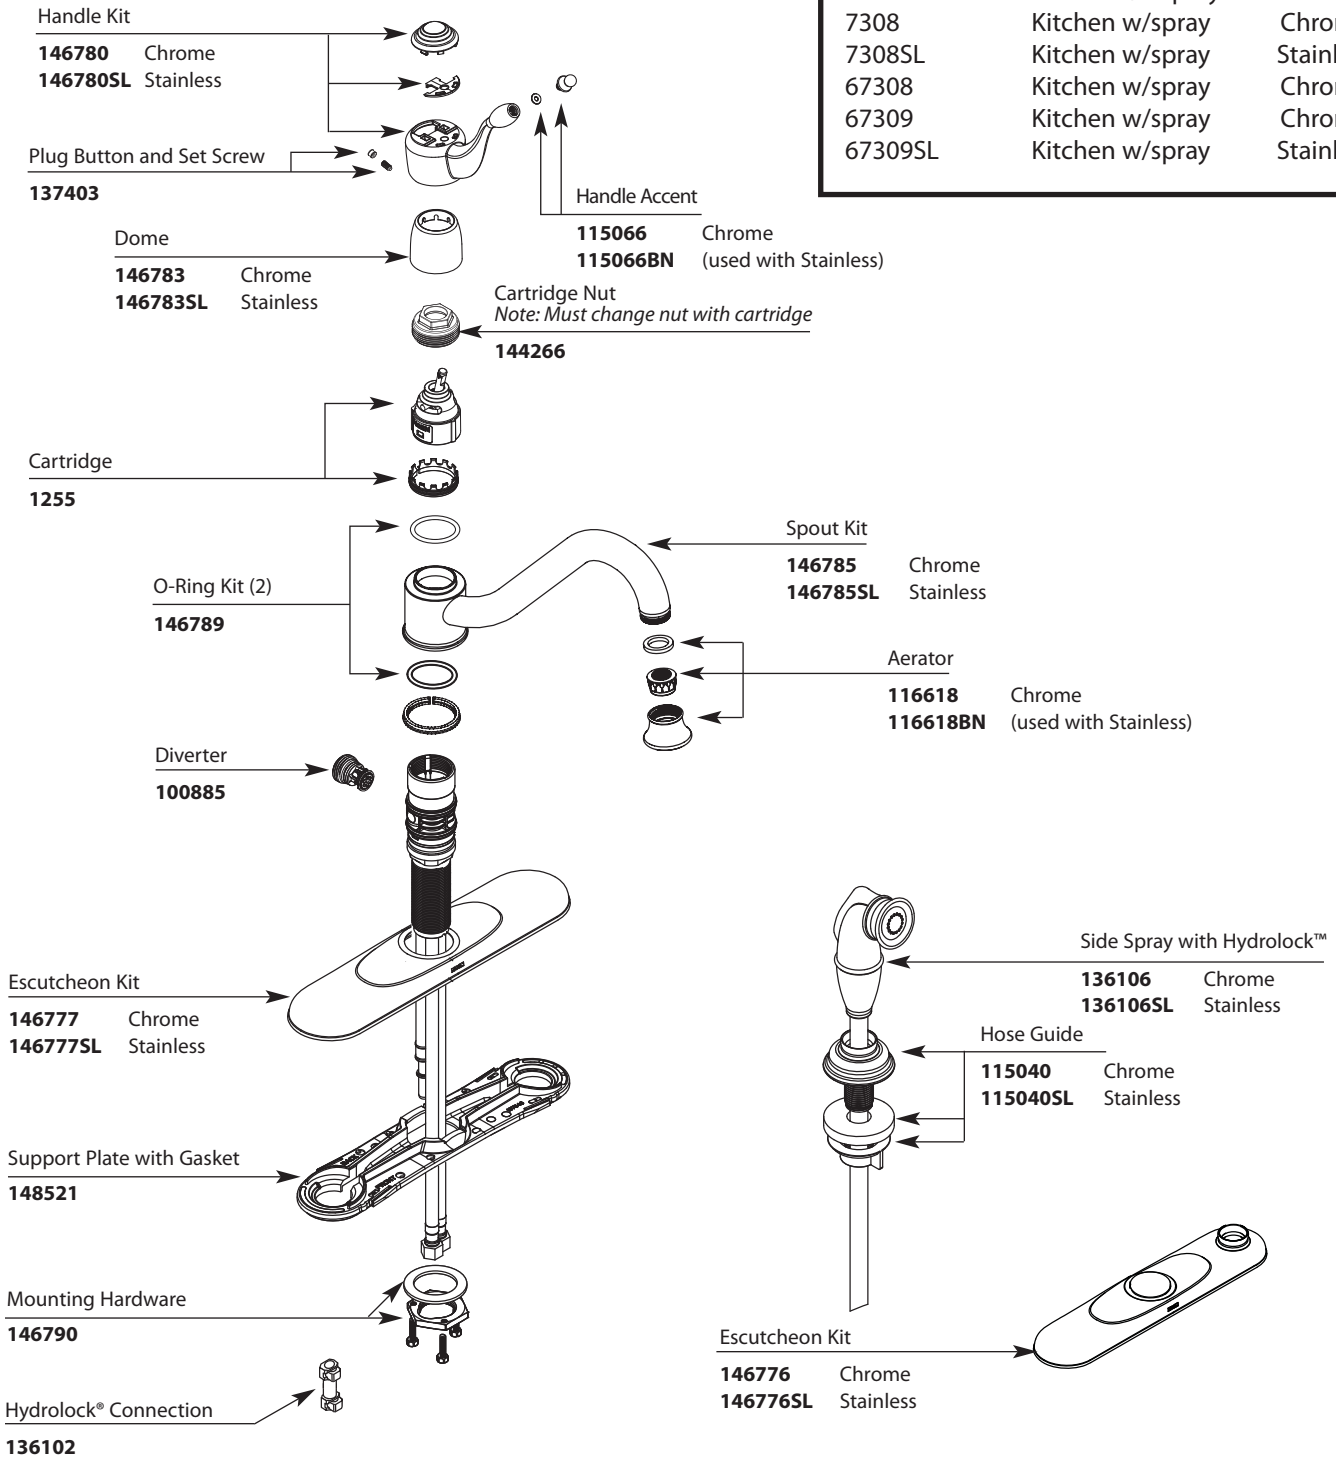

Buy it for looks. Buy it for life.®

Illustrated Parts

■ Order by Part Number

*There is more than 1 version of this model.
Page down to identify the version you have.*

CASTLEBY™		
Single-Handle Lever Kitchen Faucet		
MODEL	TYPE	FINISH
7307	Kitchen w/o spray	Chrome
7307SL	Kitchen w/o spray	Stainless
67307	Kitchen w/o spray	Chrome
7308	Kitchen w/spray	Chrome
7308SL	Kitchen w/spray	Stainless
67308	Kitchen w/spray	Chrome
67309	Kitchen w/spray	Chrome
67309SL	Kitchen w/spray	Stainless

Buy it for looks. Buy it for life.®

Illustrated Parts

■ Order by Part Number

CASTLEBY™		
Single-Handle Lever Kitchen Faucet		
MODEL	TYPE	FINISH
7307	Kitchen w/o spray	Chrome
7307SL	Kitchen w/o spray	Stainless
67307	Kitchen w/o spray	Chrome
7308	Kitchen w/spray	Chrome
7308SL	Kitchen w/spray	Stainless
67308	Kitchen w/spray	Chrome