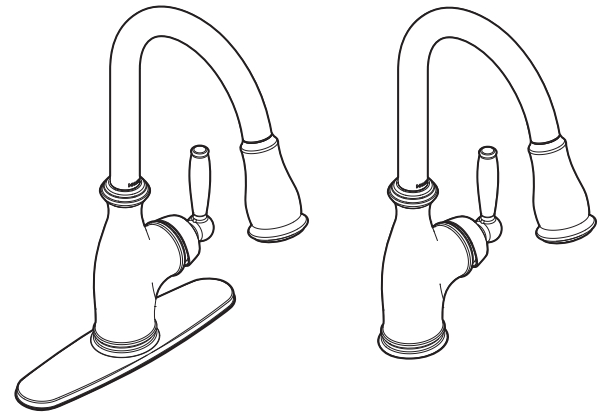

OPERATION

- Lever style handle
- Temperature controlled by 100° arc of handle travel
- Operates with less than 5 lbs. of force
- Operates in stream or spray mode in the pullout or retracted position
- When filling a vessel outside the sink, the pause feature conveniently stops the flow of water as the wand passes over the counter top

FLOW

- Flow is limited to 2.2. gpm (8.3 L/min) at 60 psi

CARTRIDGE

- 1255™ Duralast™ cartridge for Single-Handle Faucets

STANDARDS

- Third party certified to ASME A112.18.1/CSA B125.1 and all applicable requirements referenced therein including NSF 61/9
- Complies with California Proposition 65 and with the Federal Safe Drinking Water Act
- The backflow protection system in the device consists of two independently operating check valves, a primary and a secondary which prevent backflow
- **ADA** for lever handle

WARRANTY

- Lifetime limited warranty against leaks, drips and finish defects to the original consumer purchaser
- 5 year warranty if used in commercial installations

BRANTFORD™ Single Handle High Arc Pulldown Kitchen Faucet

Models: 7185 series

NOTE: THIS FAUCET IS DESIGNED TO BE INSTALLED THRU 1 OR 3 HOLES, 1-1/2" (38mm) MIN. DIA.