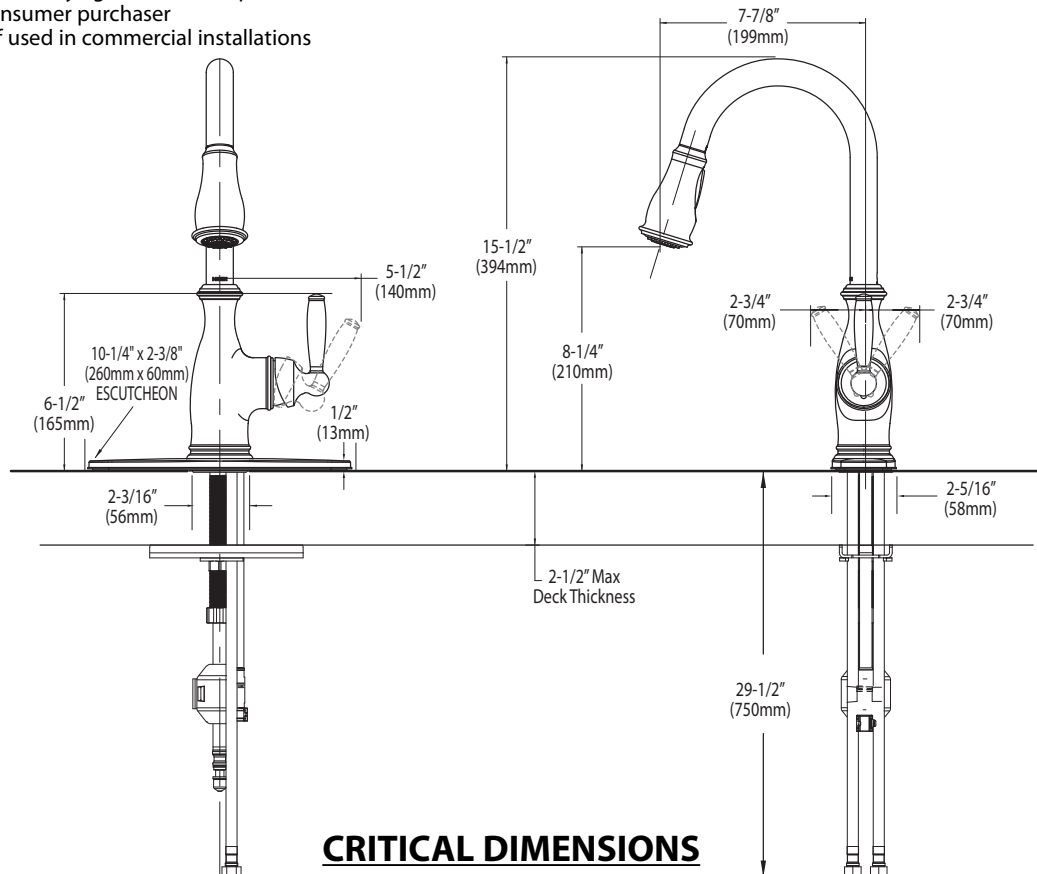

Buy it for looks. Buy it for life.®

Specifications

FAUCET DESCRIPTION

- Reflex™ pulldown system offers smooth operation, easy movement and secure docking
- Metal construction with various finishes identified by suffix
- Hydrolock® quick connect installation
- Pullout spray with 68" braided hose
- Flexible supply lines with 3/8" compression fittings
- High arc spout provides height and reach to fill or clean large pots while pull out wand provides the maneuverability for cleaning or rinsing
- 360° rotating spout provides ability to install handle on either side

OPERATION

- Lever style handle
- Temperature controlled by 100° arc of handle travel
- Operates with less than 5 lbs. of force
- Operates in stream or spray mode in the pullout or retracted position
- When filling a vessel outside the sink, the pause feature conveniently stops the flow of water as the wand passes over the counter top

FLOW

- Flow is limited to 2.2. gpm (8.3 L/min) at 60 psi

CARTRIDGE

- 1255™ Duralast™ cartridge for Single-Handle Faucets

STANDARDS

- Third party certified to ASME A112.18.1/CSA B125.1 and all applicable requirements referenced therein including NSF 61/9
- Complies with California Proposition 65 and with the Federal Safe Drinking Water Act
- The backflow protection system in the device consists of two independently operating check valves, a primary and a secondary which prevent backflow
- **ADA**  for lever handle

Models: 7185 series

NOTE: THIS FAUCET IS DESIGNED TO BE INSTALLED THRU 1 OR 3 HOLES, 1-1/2" (38mm) MIN. DIA.

CRITICAL DIMENSIONS

(DO NOT SCALE)