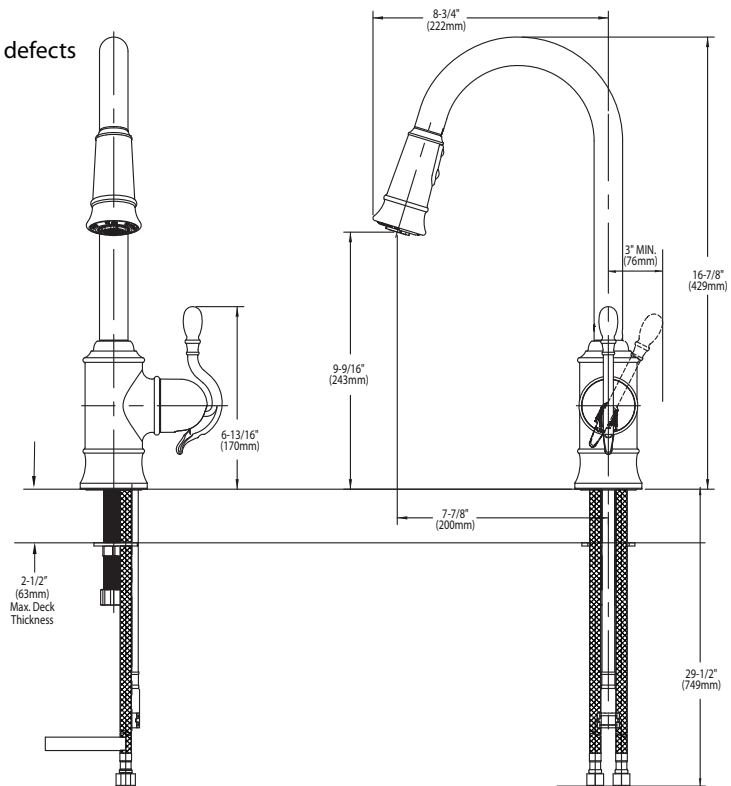

Buy it for looks. Buy it for life.®

Specifications

DESCRIPTION

- Metal construction with various finishes identified by suffix
- High arc spout provides the height and reach to fill or clean large pots while the pulldown feature provides infinite maneuverability for cleaning or rinsing
- Single hole mounting
- Handle reversibility feature
- Wand with Hydrolock® quick connect system
- Pulldown spray with 68" braided hose
- Flexible supply lines with 3/8" compression fittings

OPERATION

- Single handle lever
- Temperature controlled by 100° arc of handle travel
- When filling a vessel outside of the sink, the pause feature conveniently stops the flow of water as the wand passes over the countertop
- Convenient single-button actuation provides flexibility to switch from stream to spray mode

FLOW

- Flow is limited to 2.2 gpm (8.3 L/min) at 60 psi

CARTRIDGE

- 1255™ Duralast™ cartridge

STANDARDS

- Third party certified to ASME A112.18.1/CSA B125.1 and all applicable requirements therein including NSF 61/9
- Contains no more than 0.25% weighted average lead content
- Complies with California Proposition 65 and with the Federal Safe Drinking Water Act
- **ADA**  for lever handle

Models: S7208 series

NOTE: THIS FAUCET IS DESIGNED TO BE INSTALLED THRU 1 HOLE, 1-1/2" (38MM) MIN. DIA.

CRITICAL DIMENSIONS

(DO NOT SCALE)

FOR MORE INFORMATION CALL: 1-800-BUY-MOEN

www.moen.com