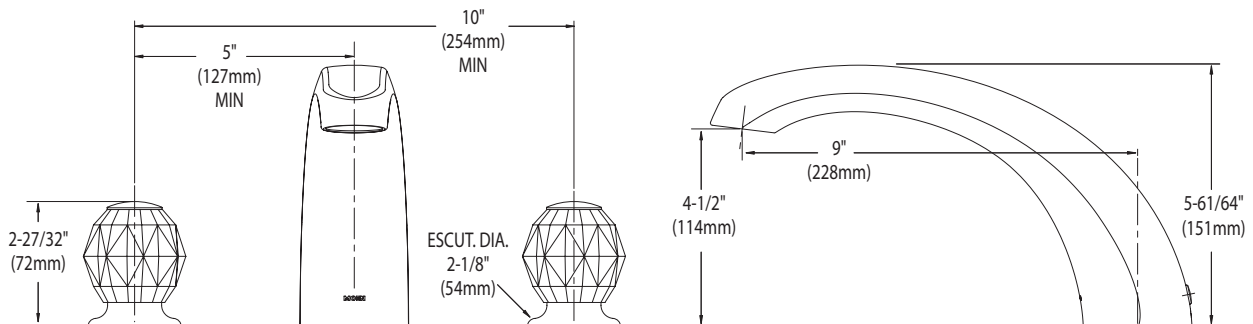

CHATEAU® Two Knob Handle Roman Tub Trim

Models: T999 series

Valves: 4992, 4993, 4996, 4997, 4999, 64997, 64999

CRITICAL DIMENSIONS

(DO NOT SCALE)