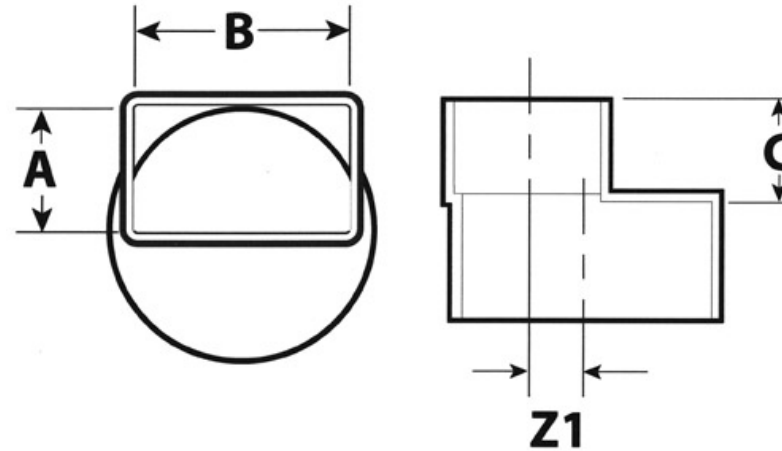

canplas
PLUMBING
Submittal Sheet

Part Description:
4" X 6" X 6" PVC WHITE Sewer Flush
Downspout Adapter Downspout X Sewer Hub
H X H.

Part Number:
414464BC

Approvals and Listings maintained by:
Canplas Industries Ltd
Canada: 1-800-461-5300 USA: 1-888-461-5307

Part #	Part UPC	Colour	Size (inches)	Ctn Qty	Ctn Bar Code	Ctn. Wt (Kgs)	Ctn. Wt (lbs)	Skid Cubic (m)	Skid Cubic (ft)	Ctns/Skid
414464BC	662671412263	WHITE	4X6X6	8	20662671412267	5.30	11.66	1.86	65.82	32

Dimensions (inches)

A	B	C	Z1
3.66	2.23	2.23	1.35