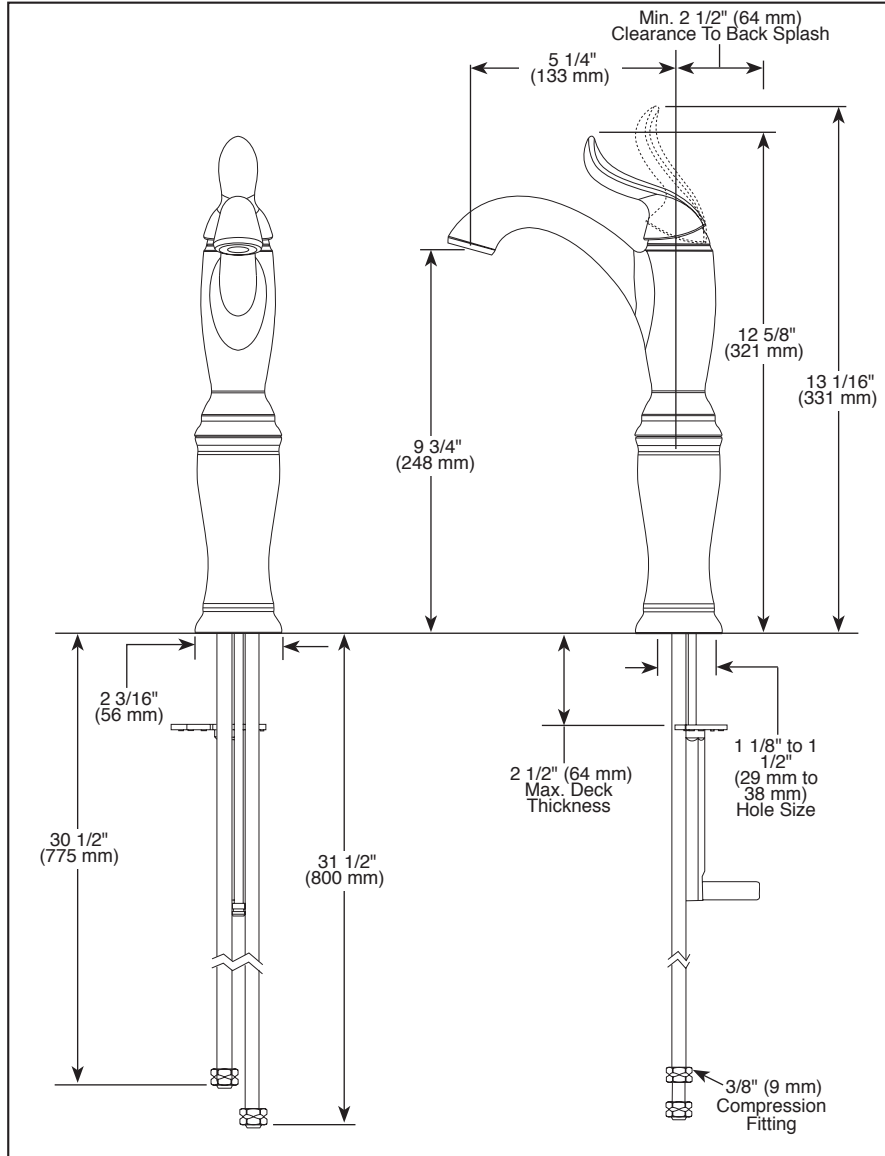

▲ Designate Proper Finish Suffix

see what Delta can do™

BATHROOM FAUCET

- Linden™ Collection
- Single Handle Deck Mount
- 5" Riser

FEATURES:

- DIAMOND Seal® Technology

STANDARD SPECIFICATIONS:

- Max flow rate 1.2 gpm @ 60 psi, 4.54 L/min @ 414 kPa
- One hole mount
- Diamond coated ceramic cartridge
- 1/4" O.D. straight, staggered PEX supply tubes
- Models include finished 5" riser
- Must order drain separately
- Optional red/blue indicator ring provided with model

WARRANTY

- Parts and Finish - Lifetime limited warranty; or for commercial purchasers, 10 years for multi-family residential (apartments and condominiums) and 5 years for all other commercial uses, in each case from the date of purchase.
- Electronic Parts and Batteries (if applicable) - 5 years from the date of purchase; or for commercial purchasers, 1 year from the date of purchase. No warranty is provided on batteries.

COMPLIES WITH:

- ASME A112.18.1 / CSA B125.1
- Indicates compliance to ICC/ANSI A117.1
- EPA WaterSense®
- Verified compliant with .25% weighted average Pb content regulations.

Delta reserves the right (1) to make changes in specifications and materials, and (2) to change or discontinue models, both without notice or obligation. Dimensions are for reference only. See current full-line price book or www.deltafaucet.com for finish options and product availability.

DSP-L-794-DST Rev. E

Delta Faucet Company
55 E. 111th Street, Indianapolis, IN 46280
350 South Edgeware Road, St. Thomas, ON N5P 4L1
© 2021 Delta Faucet Company