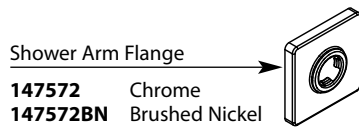

Buy it for looks. Buy it for life.®

Illustrated Parts

- Order by Part Number
- Trim can be used with either the 62300 series or 2500 series valve

90 DEGREE™ Posi-Temp Single-Handle Tub/Shower Trim					
Valve Trim		Shower Only*		TUB/Shower*	
MODEL		MODEL		MODEL	
TS2711	Chrome	TS2712	Chrome	TS2713	Chrome
TS2711BN	Brushed Nickel	TS2712BN	Brushed Nickel	TS2713BN	Brushed Nickel
		TS2712EP	Chrome	TS2713EP	Chrome
		TS2712EPBN	Brushed Nickel	TS2713EPBN	Brushed Nickel

**All models include 2.5 gpm showerhead except those with EP suffix (1.75 gpm showerhead) or those with NH suffix (no showerhead)*

Temperature Limit Stop
106479