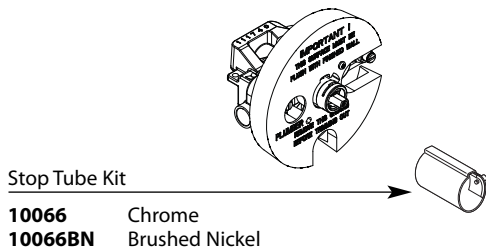

Buy it for looks. Buy it for life.®

Illustrated Parts

■ **Order by Part Number**

■ **Trim can be used with either the 63100 series or 3500 series valve**

90 DEGREE™					
Moentrol® Single-Handle Tub/Shower Trim					
Valve Trim		Shower Only		Tub/Shower	
MODEL		MODEL		MODEL	
TS3711	Chrome	TS3715	Chrome	TS3713	Chrome
TS3711BN	Brushed Nickel	TS3715BN	Brushed Nickel	TS3713BN	Brushed Nickel