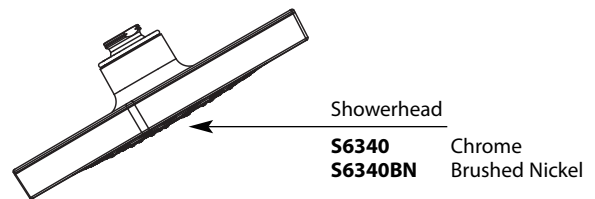

Buy it for looks. Buy it for life.®

Illustrated Parts

■ **Order by Part Number**

■ **Trim can be used with either the 63100 series or 3500 series valve**

90 DEGREE™					
Moentrol® Single-Handle Tub/Shower Trim					
Valve Trim		Shower Only		Tub/Shower	
MODEL		MODEL		MODEL	
TS3711	Chrome	TS3715	Chrome	TS3713	Chrome
TS3711BN	Brushed Nickel	TS3715BN	Brushed Nickel	TS3713BN	Brushed Nickel