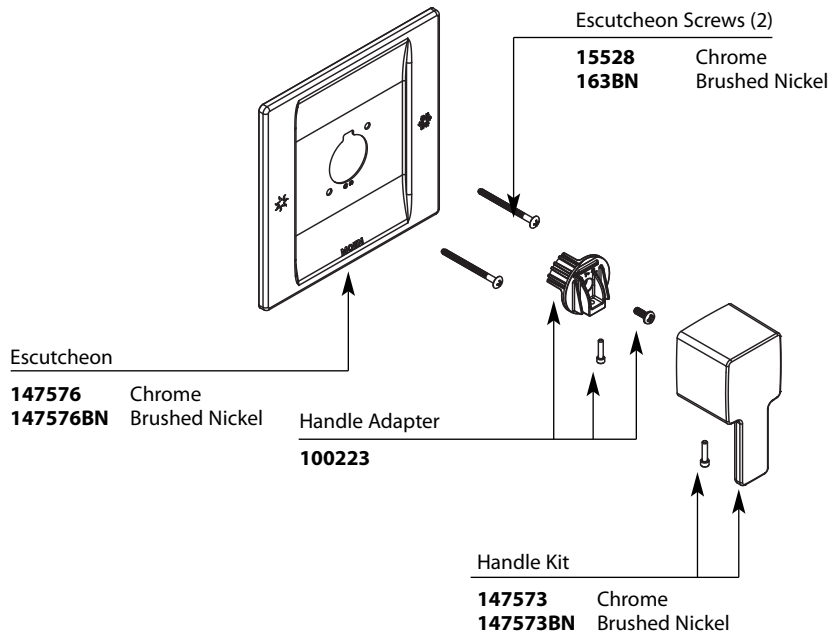

Buy it for looks. Buy it for life.®

Illustrated Parts

■ **Order by Part Number**

■ **Trim can be used with either the 63100 series or 3500 series valve**

90 DEGREE™					
Moentrol® Single-Handle Tub/Shower Trim					
Valve Trim		Shower Only		Tub/Shower	
MODEL		MODEL		MODEL	
TS3711	Chrome	TS3715	Chrome	TS3713	Chrome
TS3711BN	Brushed Nickel	TS3715BN	Brushed Nickel	TS3713BN	Brushed Nickel