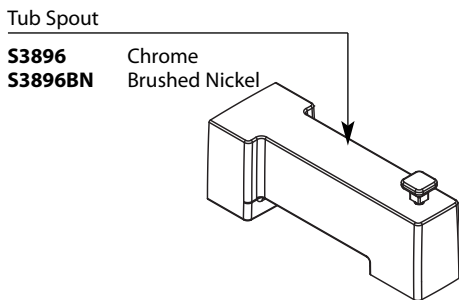

Buy it for looks. Buy it for life.®

Illustrated Parts

■ **Order by Part Number**

■ **Trim can be used with either the 63100 series or 3500 series valve**

90 DEGREE™					
Moentrol® Single-Handle Tub/Shower Trim					
Valve Trim		Shower Only		Tub/Shower	
MODEL		MODEL		MODEL	
TS3711	Chrome	TS3715	Chrome	TS3713	Chrome
TS3711BN	Brushed Nickel	TS3715BN	Brushed Nickel	TS3713BN	Brushed Nickel