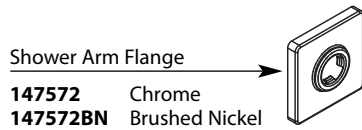

Buy it for looks. Buy it for life.®

Illustrated Parts

■ **Order by Part Number**

■ **Trim can be used with either the 63100 series or 3500 series valve**

90 DEGREE™					
Moentrol® Single-Handle Tub/Shower Trim					
Valve Trim		Shower Only		Tub/Shower	
MODEL		MODEL		MODEL	
TS3711	Chrome	TS3715	Chrome	TS3713	Chrome
TS3711BN	Brushed Nickel	TS3715BN	Brushed Nickel	TS3713BN	Brushed Nickel