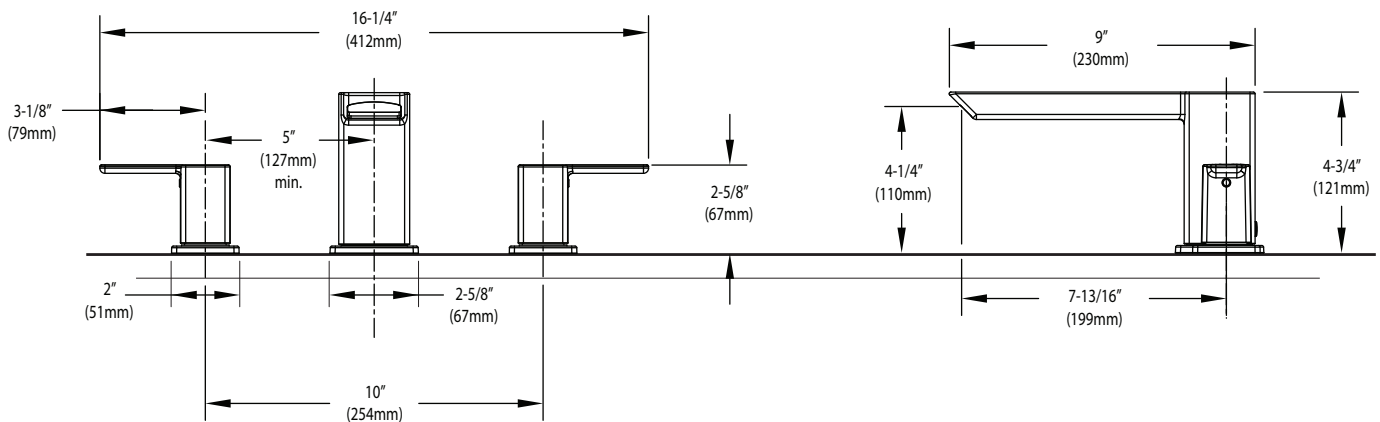

90 DEGREE™

Two-Handle Roman Tub Faucet Trim

Models: TS903 series

Valves: 4792, 4793, 4794, 4796, 4797, 4798

CRITICAL DIMENSIONS

(DO NOT SCALE)