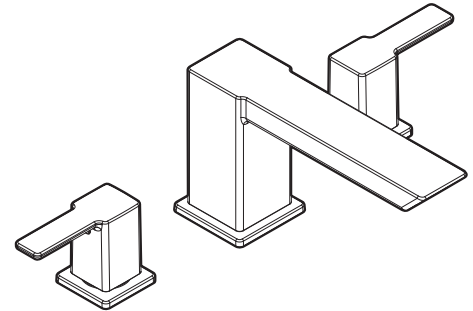

Buy it for looks. Buy it for life.®

Specifications

DESCRIPTION

- Metal construction with various finishes identified by suffix.
- Includes hot and cold temperature indicator

OPERATION

- Lever style handles
- Rotate hot side handle counterclockwise to open (clockwise to close) and the cold side handle clockwise to open and (counterclockwise to close)

90 DEGREE™

Two-Handle Roman Tub Faucet Trim

Models: TS903 series

Valves: 4792, 4793, 4794, 4796, 4797, 4798

CRITICAL DIMENSIONS

(DO NOT SCALE)