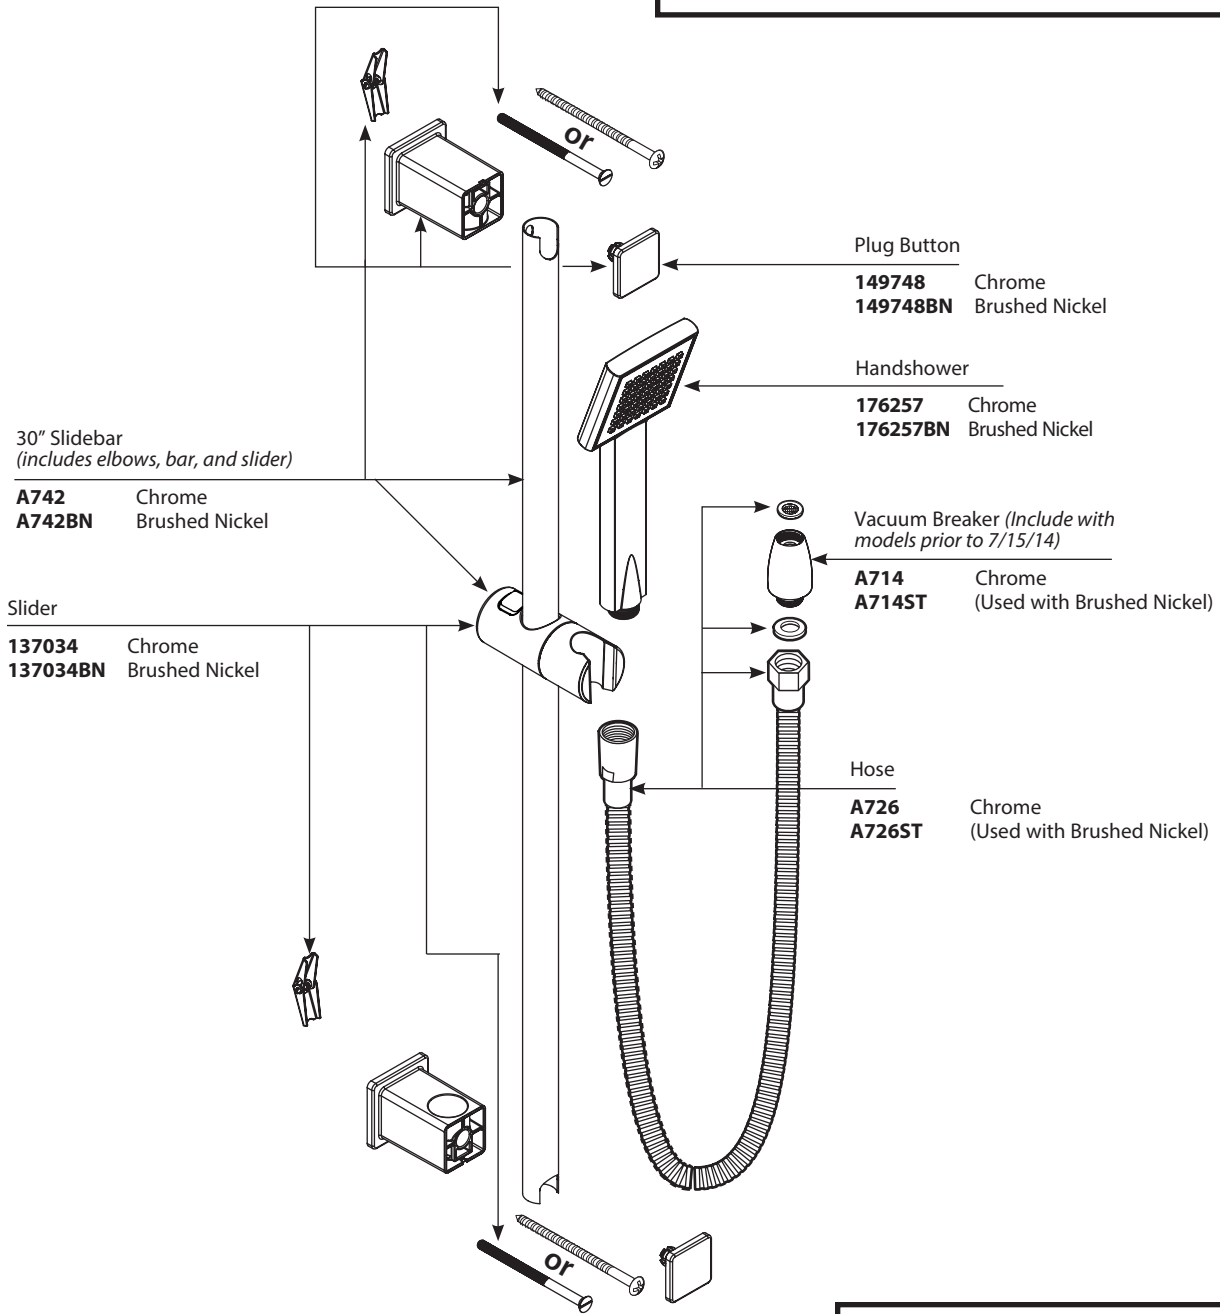

■ Order by Part Number

Single Function Handshower

<u>MODEL</u>	<u>TYPE</u>	<u>FINISH</u>
S3879EP	Wand	Chrome
S3879EPBN	Wand	Brushed Nickel
S3879EP17	Wand	Chrome
S3879EP17BN	Wand	Brushed Nickel

Optional Service Kit

A750 Secure Mount (mounting hardware)