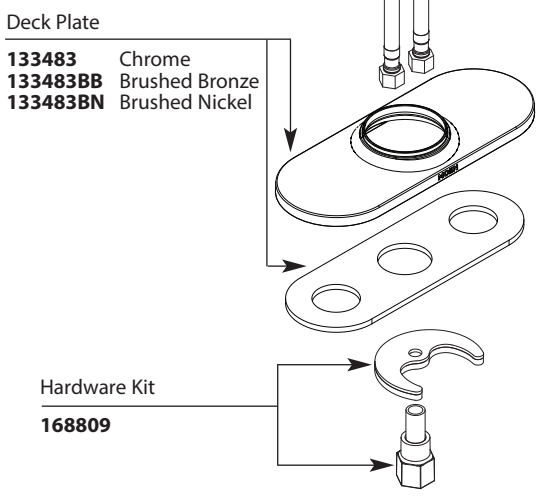

Buy it for looks. Buy it for life.®

■ Order by Part Number

*There is more than 1 version of this model.
Page down to identify the version you have.*

Illustrated Parts

Icon™ Single-Handle Lavatory		
MODELS	FINISH	
S6500	Chrome	
S6500BB	Brushed Bronze	
S6500BN	Brushed Nickel	
S6500HC	Chrome	With Red & Blue Indicators
S6500HCBN	Brushed Nickel	With Red & Blue Indicators

**HANDLE PLUG BUTTON
PRIOR TO 1/2011**

Plug Button Kit
137403

Option

Handle Kit with Red & Blue Indicators
158494 Chrome
158494BN Brushed Nickel

Vessel Extension Kit - Not included with faucet

Vessel Extension Kit
A1717 Chrome
A1717BB Brushed Bronze
A1717BN Brushed Nickel

Waste Nut & Seal

Plug Button
133484 Chrome
133484BB Brushed Bronze
133484BN Brushed Nickel

Grid Strainer
125752 Chrome
125752BN Brushed Nickel

MOEN, EXP. PAT. 5,800,425