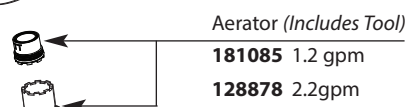

Buy it for looks. Buy it for life.®

■ Order by Part Number

*There is more than 1 version of this model.
Page down to identify the version you have.*

Illustrated Parts

Icon™ Single-Handle Lavatory		
MODELS	FINISH	
S6500	Chrome	
S6500BB	Brushed Bronze	
S6500BN	Brushed Nickel	
S6500HC	Chrome	With Red & Blue Indicators
S6500HCBN	Brushed Nickel	With Red & Blue Indicators

**HANDLE PLUG BUTTON
PRIOR TO 1/2011**

Plug Button Kit
137403

Option

Handle Kit with Red & Blue Indicators
158494 Chrome
158494BN Brushed Nickel

Vessel Extension Kit - Not included with faucet

Vessel Extension Kit
A1717 Chrome
A1717BB Brushed Bronze
A1717BN Brushed Nickel