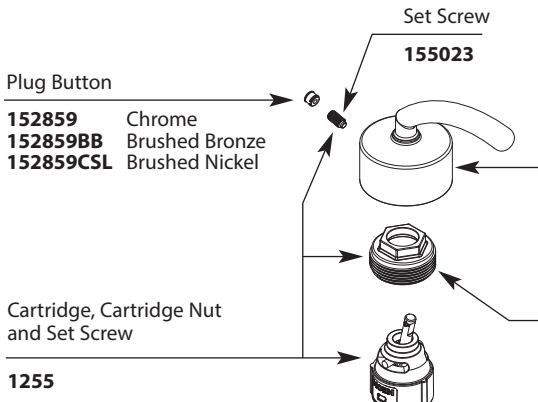

Buy it for looks. Buy it for life.®

■ Order by Part Number

*There is more than 1 version of this model.
Page down to identify the version you have.*

Illustrated Parts

Icon™ Single-Handle Lavatory		
MODELS	FINISH	
S6500	Chrome	
S6500BB	Brushed Bronze	
S6500BN	Brushed Nickel	
S6500HC	Chrome	With Red & Blue Indicators
S6500HCBN	Brushed Nickel	With Red & Blue Indicators

**HANDLE PLUG BUTTON
PRIOR TO 1/2011**

Plug Button Kit
137403

Option

Handle Kit with Red & Blue Indicators
158494 Chrome
158494BN Brushed Nickel

Vessel Extension Kit - Not included with faucet

Vessel Extension Kit
A1717 Chrome
A1717BB Brushed Bronze
A1717BN Brushed Nickel

Waste Nut & Seal

Plug Button
133484 Chrome
133484BB Brushed Bronze
133484BN Brushed Nickel

Grid Strainer
125752 Chrome
125752BN Brushed Nickel

MOEN, EXP. PAT. 5,800,425