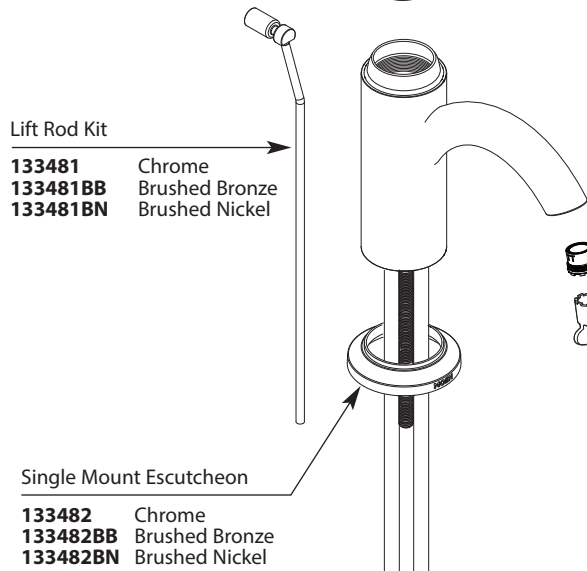

Buy it for looks. Buy it for life.®

■ Order by Part Number

*There is more than 1 version of this model.
Page down to identify the version you have.*

Illustrated Parts

Icon™ Single-Handle Lavatory		
MODELS	FINISH	
S6500	Chrome	
S6500BB	Brushed Bronze	
S6500BN	Brushed Nickel	
S6500HC	Chrome	With Red & Blue Indicators
S6500HCBN	Brushed Nickel	With Red & Blue Indicators

**HANDLE PLUG BUTTON
PRIOR TO 1/2011**

Plug Button Kit
137403

Option

Handle Kit with Red & Blue Indicators
158494 Chrome
158494BN Brushed Nickel

Vessel Extension Kit - Not included with faucet

Vessel Extension Kit
A1717 Chrome
A1717BB Brushed Bronze
A1717BN Brushed Nickel

Waste Nut & Seal

Plug Button
133484 Chrome
133484BB Brushed Bronze
133484BN Brushed Nickel

Grid Strainer
125752 Chrome
125752BN Brushed Nickel

MOEN, EXP. PAT. 5,800,425