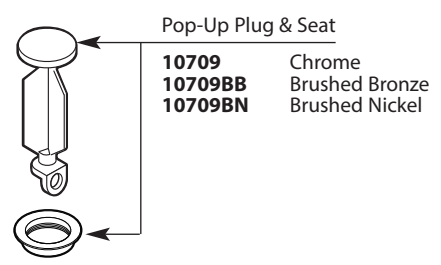

Buy it for looks. Buy it for life.®

■ Order by Part Number

*There is more than 1 version of this model.
Page down to identify the version you have.*

Illustrated Parts

Icon™ Single-Handle Lavatory		
MODELS	FINISH	
S6500	Chrome	
S6500BB	Brushed Bronze	
S6500BN	Brushed Nickel	
S6500HC	Chrome	With Red & Blue Indicators
S6500HCBN	Brushed Nickel	With Red & Blue Indicators

**HANDLE PLUG BUTTON
PRIOR TO 1/2011**

Plug Button Kit
137403

Option

Handle Kit with Red & Blue Indicators
158494 Chrome
158494BN Brushed Nickel

Vessel Extension Kit - Not included with faucet

Vessel Extension Kit
A1717 Chrome
A1717BB Brushed Bronze
A1717BN Brushed Nickel

Waste Nut & Seal

Plug Button
133484 Chrome
133484BB Brushed Bronze
133484BN Brushed Nickel

Grid Strainer
125752 Chrome
125752BN Brushed Nickel

MOEN, EXP. PAT. 5,800,425