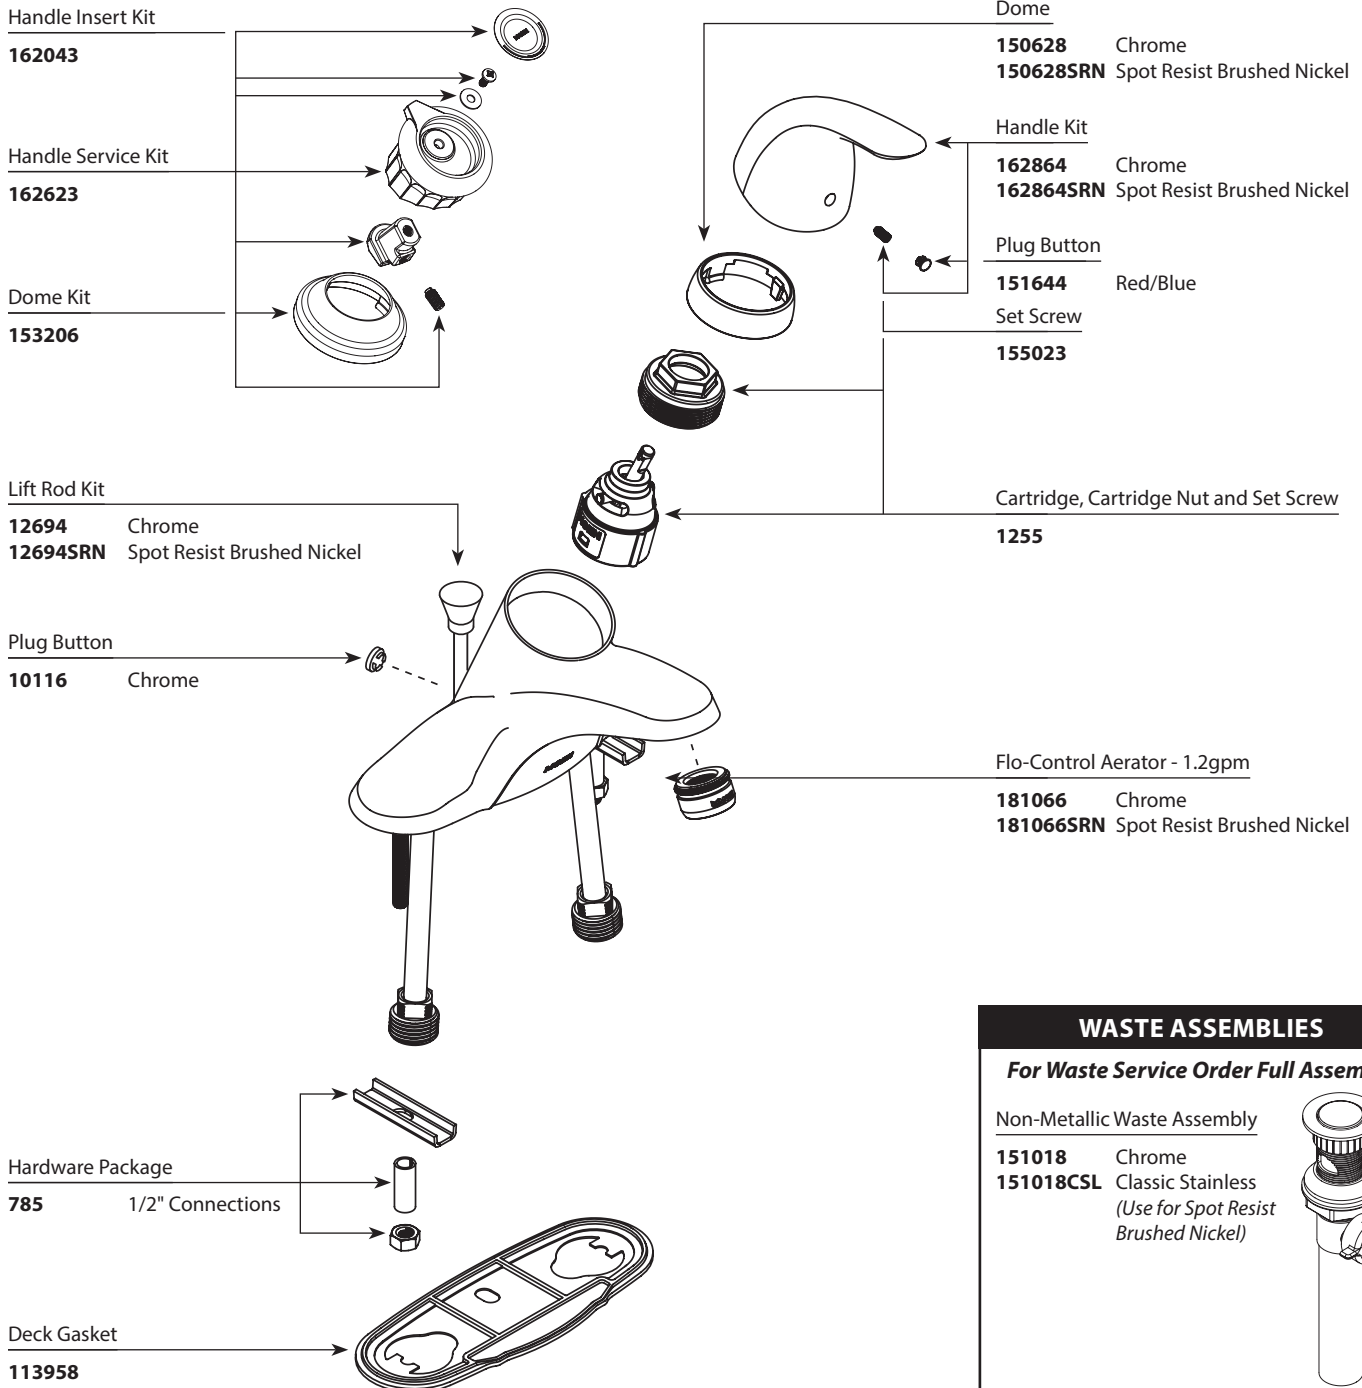

Buy it for looks. Buy it for life.®

Illustrated Parts

*There is more than 1 version of this model.
Page down to identify the version you have.*

■ **Order by Part Number**

ADLER™		
Single-Handle Lavatory Faucet		
MODEL	FINISH	NOTES
WSL84502SRN	Spot Resist Brushed Nickel	Non-Metallic Waste
WS84503	Chrome	Non-Metallic Waste (knob included)

WASTE ASSEMBLIES

For Waste Service Order Full Assembly

Non-Metallic Waste Assembly	
151018	Chrome
151018CSL	Classic Stainless (Use for Spot Resist Brushed Nickel)