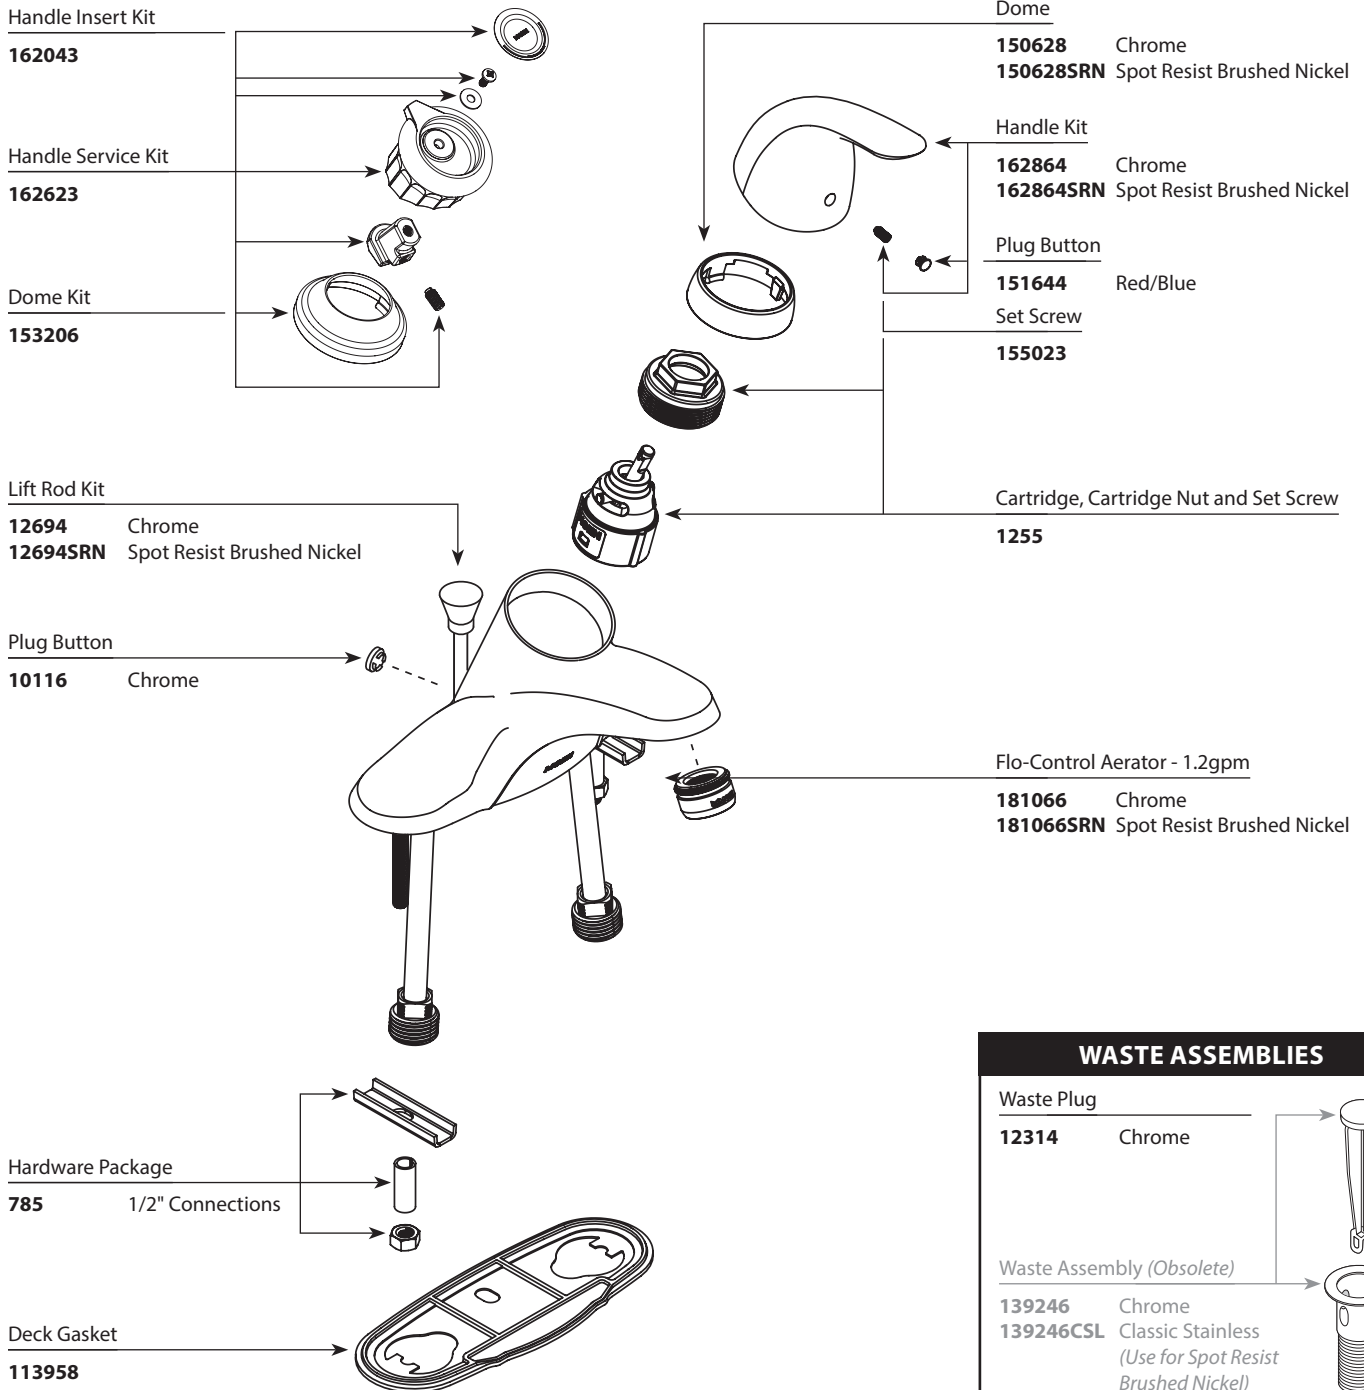

Buy it for looks. Buy it for life.®

Illustrated Parts

*There is more than 1 version of this model.
Page down to identify the version you have.*

■ **Order by Part Number**

ADLER™		
Single-Handle Lavatory Faucet		
MODEL	FINISH	NOTES
WSL84502SRN	Spot Resist Brushed Nickel	Non-Metallic Waste
WS84503	Chrome	Non-Metallic Waste (knob included)

WASTE ASSEMBLIES

For Waste Service Order Full Assembly

Non-Metallic Waste Assembly	
151018	Chrome
151018CSL	Classic Stainless (Use for Spot Resist Brushed Nickel)

MOEN IS A REGISTERED TRADEMARK OF MOEN INC. © 2016

Buy it for looks. Buy it for life.®

Illustrated Parts

■ Order by Part Number

ADLER™ Single-Handle Lavatory Faucet		
MODEL	FINISH	NOTES
WSL84502SRN	Spot Resist Brushed Nickel	Non-Metallic Waste
WS84503	Chrome	Non-Metallic Waste (knob included)

WASTE ASSEMBLIES	
Waste Plug	
12314	Chrome
Waste Assembly (Obsolete)	
139246	Chrome
139246CSL	Classic Stainless (Use for Spot Resist Brushed Nickel)