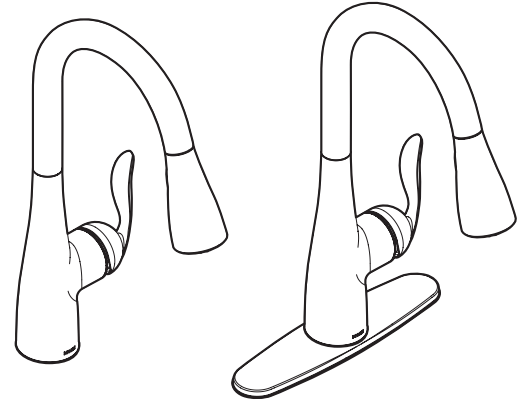

OPERATION

- Lever style handle
- Temperature controlled by 100° arc of handle travel
- Operates with less than 5 lbs. of force
- Operates in stream or spray mode in the pullout or retracted position

FLOW

- Flow is limited to 1.5 gpm (5.7 L/min) at 60 psi

CARTRIDGE

- 1255™ Duralast™ cartridge for Single-Handle Faucets

STANDARDS

- Third party certified to IAPMO Green, ASME A112.18.1/CSA B125.1 and all applicable requirements referenced therein
- Certified to NSF 61/9 & 372
- Meets CalGreen and Georgia SB370 requirements
- Complies with California Proposition 65 and with the Federal Safe Drinking Water Act
- The backflow protection system in the device consists of two independently operating check valves, a primary and a secondary which prevent backflow
- ADA for lever handle

WARRANTY

1. Lifetime limited warranty against leaks, drips and finish defects to the original homeowner
   - 10 year limited warranty when used in a multifamily installation
   - 5 year limited warranty when used in a commercial installation
2. Visit www.moen.com/support for complete details and limitations

ARBOR™
**Single Handle High Arc
Pulldown Kitchen Faucet**

Models: 7594 series

NOTE: THIS FAUCET IS DESIGNED TO BE INSTALLED THROUGH 1 OR 3 HOLES, 1-1/2" (38mm) MIN. DIA.