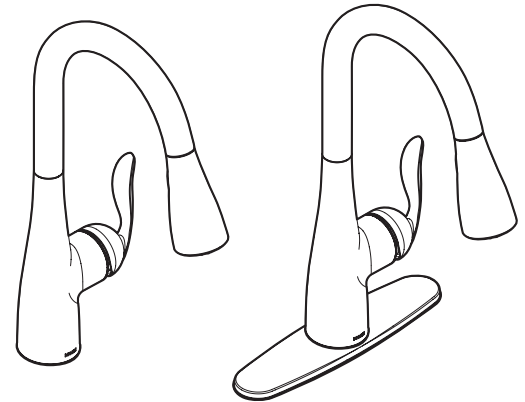

OPERATION

- Lever style handle
- Temperature controlled by 100° arc of handle travel
- Operates with less than 5 lbs. of force
- Operates in stream or spray mode in the pullout or retracted position
- When filling a vessel outside the sink, the pause feature conveniently stops the flow of water as the wand passes over the counter top

FLOW

- Flow is limited to 1.5 gpm (5.7 L/min) at 60 psi

CARTRIDGE

- 1255™ Duralast™ cartridge for Single-Handle Faucets

STANDARDS

- Third party certified to IAPMO Green, ASME A112.18.1/CSA B125.1 and all applicable requirements referenced therein
- Certified to NSF 61/9 & 372
- Meets CalGreen and Georgia SB370 requirements
- Complies with California Proposition 65 and with the Federal Safe Drinking Water Act
- The backflow protection system in the device consists of two independently operating check valves, a primary and a secondary which prevent backflow
- ADA for lever handle

WARRANTY

1. Lifetime limited warranty against leaks, drips and finish defects to the original homeowner
   - 10 year limited warranty when used in a multifamily installation
   - 5 year limited warranty when used in a commercial installation
2. Visit www.moen.com/support for complete details and limitations

ARBOR™
Single Handle High Arc
Pulldown Kitchen Faucet

Models: 7594 series

NOTE: THIS FAUCET IS DESIGNED TO BE INSTALLED THROUGH 1 OR 3 HOLES, 1-1/2" (38mm) MIN. DIA.