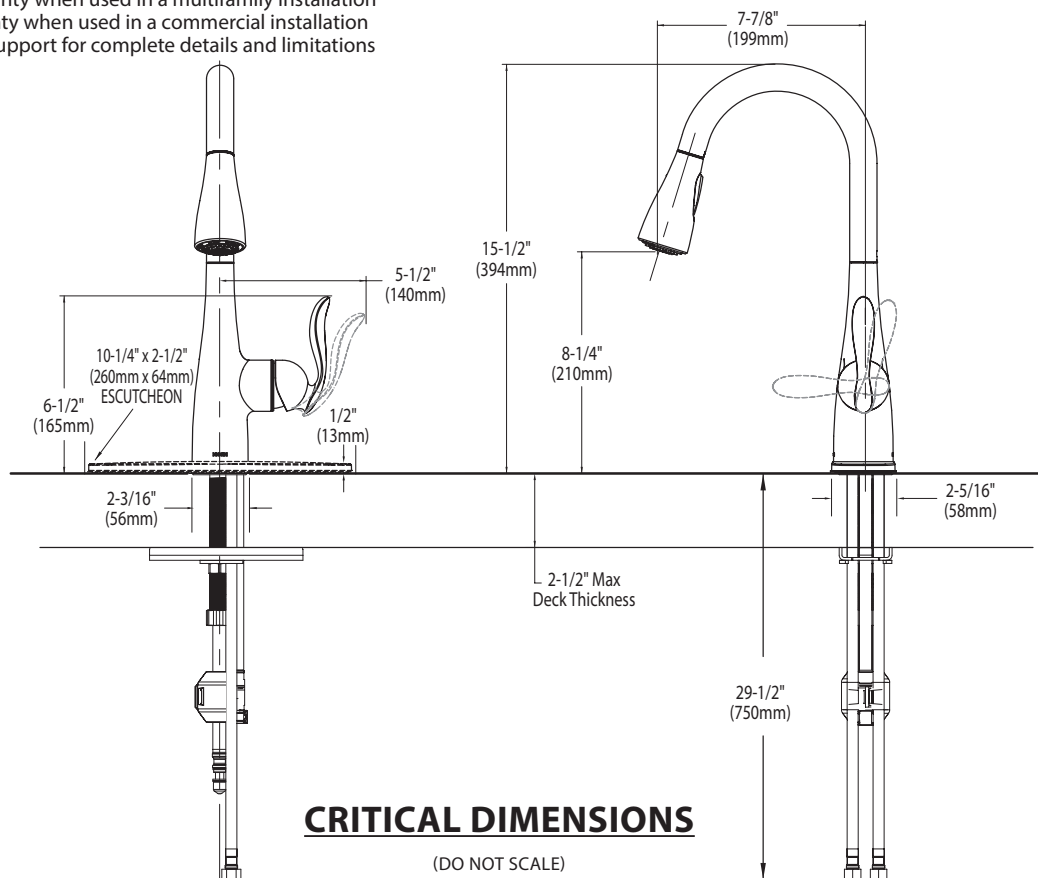

## FAUCET DESCRIPTION

- Reflex™ pulldown system offers smooth operation, easy movement and secure docking
- Metal construction with various finishes identified by suffix
- Quick connect system
- Pullout spray with 68" braided hose
- Flexible supply lines with 3/8" compression fittings
- High arc spout provides height and reach to fill or clean large pots while pull out wand provides the maneuverability for cleaning or rinsing
- 360° rotating spout
- Power clean spray

**ARBOR™**  
Single Handle High Arc  
Pulldown Kitchen Faucet

**Models:** 7594 series

**NOTE:** THIS FAUCET IS DESIGNED TO BE INSTALLED THROUGH 1 OR 3 HOLES, 1-1/2" (38mm) MIN. DIA.

**TO ORDER PARTS CALL: 1-800-BUY-MOEN**