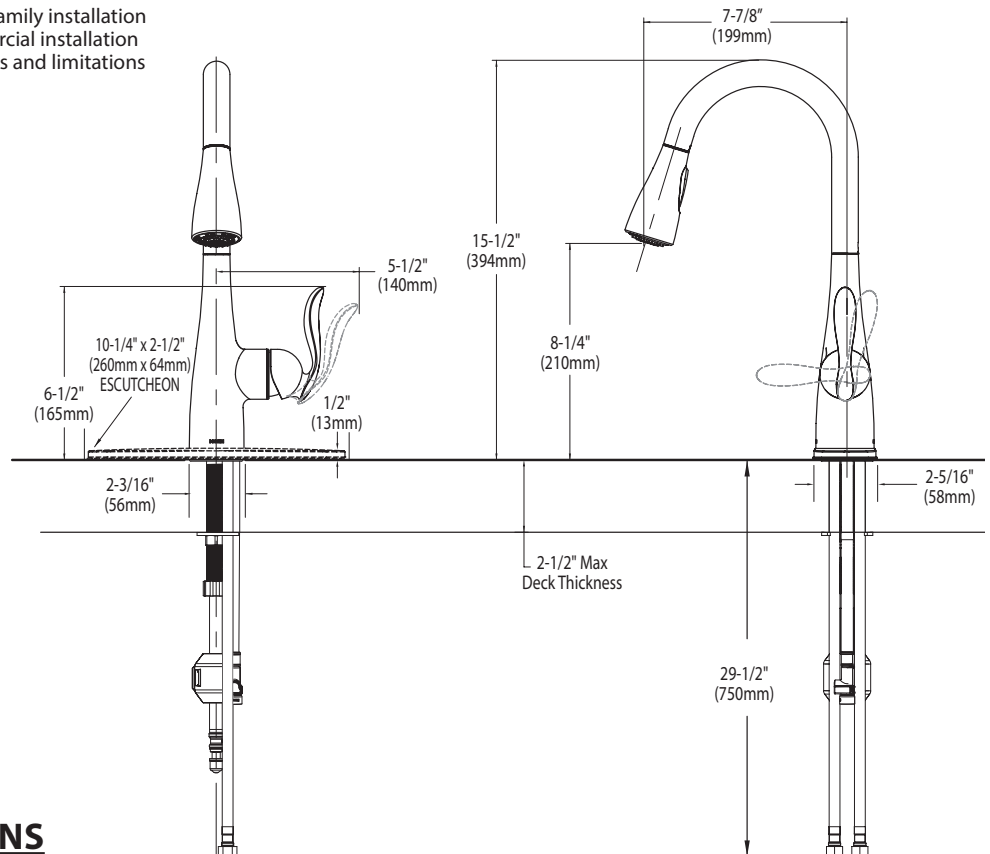

## FAUCET DESCRIPTION

- Reflex™ pulldown system offers smooth operation, easy movement and secure docking
- Metal construction with various finishes identified by suffix
- Duralock™ quick connect system
- Pullout spray with 68" braided hose
- Flexible supply lines with 3/8" compression fittings
- High arc spout provides height and reach to fill or clean large pots while pull out wand provides the maneuverability for cleaning or rinsing
- 360° rotating spout
- Power Boost™ Spray Technology

**ARBOR™**  
**Single Handle High Arc  
Pulldown Kitchen Faucet**

**Models:** 7594 series

**NOTE:** THIS FAUCET IS DESIGNED TO BE INSTALLED THROUGH 1 OR 3 HOLES, 1-1/2" (38mm) MIN. DIA.

## FAUCET DESCRIPTION

- Reflex™ pulldown system offers smooth operation, easy movement and secure docking
- Metal construction with various finishes identified by suffix
- Quick connect system
- Pullout spray with 68" braided hose
- Flexible supply lines with 3/8" compression fittings
- High arc spout provides height and reach to fill or clean large pots while pull out wand provides the maneuverability for cleaning or rinsing
- 360° rotating spout
- Power clean spray

## OPERATION

- Lever style handle
- Temperature controlled by 100° arc of handle travel
- Operates with less than 5 lbs. of force
- Operates in stream or spray mode in the pullout or retracted position
- When filling a vessel outside the sink, the pause feature conveniently stops the flow of water as the wand passes over the counter top