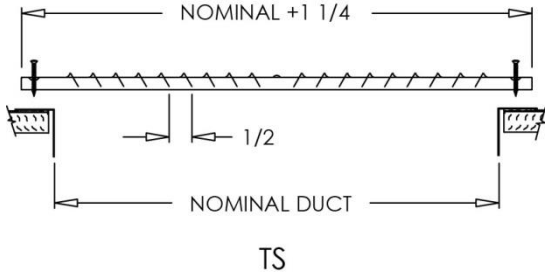

# Residential Submittal Sheet

TS Series

Toe Space Grille

**Model:** TS

**Description:** Toe Space Grille

**Standard Features:**

- Heavy gauge cold-rolled steel
- Louvers designed with rolled rib for maximum strength and rigidity
- Unique fan-shaped air pattern lends to both heating and air conditioning applications
- Ideal for return air in the toe space areas between kitchen cabinets, stair risers, built-in vanities, etc.
- Countersunk mounting holes for flush appearance with color matching Phillips posi-drive screws
- Rust resistant pre-coat with durable powder finish
- Driftwood Tan or Soft White

TS (4" Widths)

TS (4" Widths)

**Additional Information:**

Project / Location:
Engineer:
Architect:
Contractor:

**Submittal Notes**