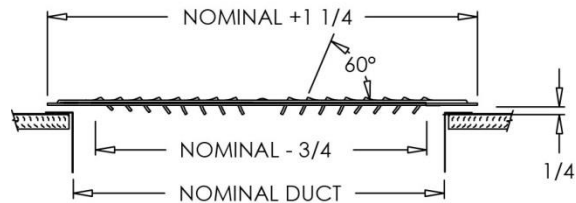

# Residential Submittal Sheet

TS Series

Toe Space Grille

**Model:** TS

**Description:** Toe Space Grille

**Standard Features:**

- Heavy gauge cold-rolled steel
- Louvers designed with rolled rib for maximum strength and rigidity
- Unique fan-shaped air pattern lends to both heating and air conditioning applications
- Ideal for return air in the toe space areas between kitchen cabinets, stair risers, built-in vanities, etc.
- Countersunk mounting holes for flush appearance with color matching Phillips posi-drive screws
- Rust resistant pre-coat with durable powder finish
- Driftwood Tan or Soft White

TS (4" Widths)

TS (4" Widths)

**Additional Information:**

Project / Location:
Engineer:
Architect:
Contractor:

**Submittal Notes**