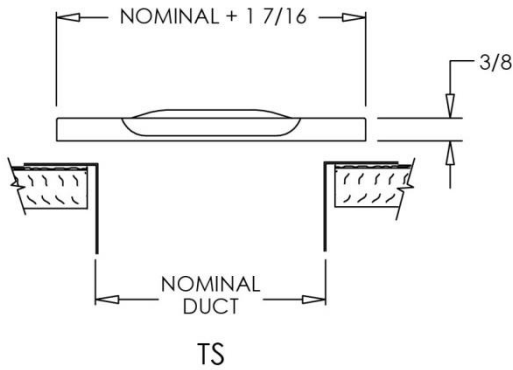

# Residential Submittal Sheet

TS Series

Toe Space Grille

**Model:** TS

**Description:** Toe Space Grille

**Standard Features:**

- Heavy gauge cold-rolled steel
- Louvers designed with rolled rib for maximum strength and rigidity
- Unique fan-shaped air pattern lends to both heating and air conditioning applications
- Ideal for return air in the toe space areas between kitchen cabinets, stair risers, built-in vanities, etc.
- Countersunk mounting holes for flush appearance with color matching Phillips posi-drive screws
- Rust resistant pre-coat with durable powder finish
- Driftwood Tan or Soft White

TS (4" Widths)

TS (4" Widths)

**Additional Information:**

Project / Location:
Engineer:
Architect:
Contractor:

**Submittal Notes**