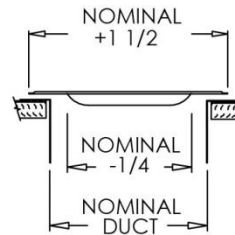

# Residential Submittal Sheet

TS Series

Toe Space Grille

**Model:** TS

**Description:** Toe Space Grille

**Standard Features:**

- Heavy gauge cold-rolled steel
- Louvers designed with rolled rib for maximum strength and rigidity
- Unique fan-shaped air pattern lends to both heating and air conditioning applications
- Ideal for return air in the toe space areas between kitchen cabinets, stair risers, built-in vanities, etc.
- Countersunk mounting holes for flush appearance with color matching Phillips posi-drive screws
- Rust resistant pre-coat with durable powder finish
- Driftwood Tan or Soft White

TS (4" Widths)

TS (4" Widths)

**Additional Information:**

Project / Location:
Engineer:
Architect:
Contractor:

**Submittal Notes**