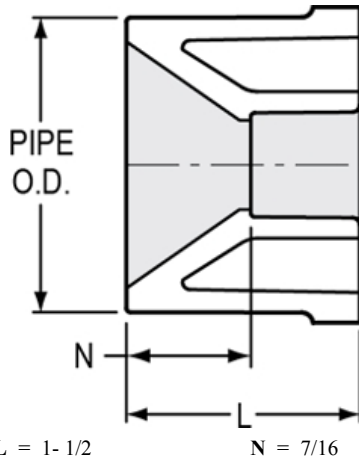

Part No: 437-168

Schedule 40 White

Bushing

Desc: 1-1/4X1 PVC RED BUSH SPIGOTXSOC SCH40

MSRP: 1.82

Part Code: 040

Weight(lbs): 0.062

Weight(kg): 0.028

Weight(gm): 28

Size: 1-1/4"X1"

Color: WHITE

Material: PVC

Connection Spigot x Socket
Type Reduction

L = 1- 1/2

N = 7/16

Injection Molded Dimension References:

- G** = (LAYING LENGTH) intersection of center lines to bottom of socket/thread; 90° elbows, tees, crosses; ± 1/32 inch.
- H** = Intersection of center lines to face of fitting; 90° elbows tees, crosses; ± 1/32 inch.
- J** = Intersection of center lines to bottom of socket/thread; 45° elbows; ± 1/32 inch
- L** = Overall length of fittings; ± 1/16 inch.
- M** = Outside diameter of socket/thread hub; ± 1/16 inch.
- N** = Socket bottom to socket bottom; couplings; ± 1/16 inch.
- W** = Height of cap; ± 1/16 inch

Typical Molded Dimension References

The information printed here is based on current information & product design at the time of publication and is subject to change without notification. Spears® ongoing commitment to product improvement may result in some variation. No representation, guarantees or warranties of any kind are as to its accuracy, suitability for particular application or results to be obtained therefrom. For verification of technical data or additional information, please contact Spears® Technical Service Department :: WEST COAST : (818) 364-1611 - EAST COAST : (717) 938-9006