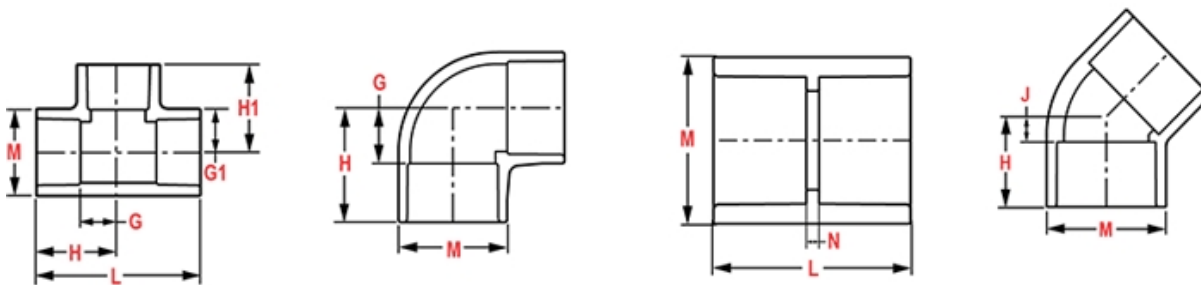

Typical Molded Dimension References

The information printed here is based on current information & product design at the time of publication and is subject to change without notification. Spears® ongoing commitment to product improvement may result in some variation. No representation, guarantees or warranties of any kind are as to its accuracy, suitability for particular application or results to be obtained therefrom. For verification of technical data or additional information, please contact Spears® Technical Service Department :: WEST COAST : (818) 364-1611 - EAST COAST : (717) 938-9006