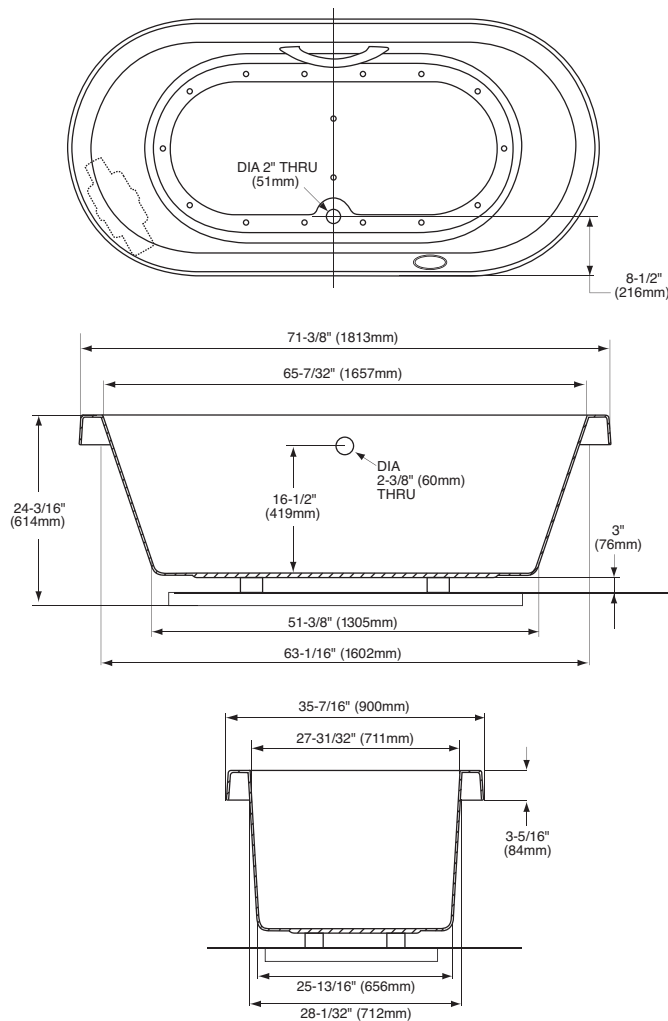

Lucite cast acrylic construction provides the ultimate in strength and durability, while a slip-resistant surface enhances safety in the bath.

■ SPECIFICATIONS

Size: 71-3/8"L x 35-7/16"W

Depth: 20-1/4"

Warranty: 1 Year Limited Warranty on Acrylic Tub

1 Year Limited Warranty on Components and Parts

Material: Lucite Cast Acrylic

Electrical Requirements:

15 AMP; 120V w/GFI

Shipping Weight:

ABA794L/ABA794R
140 lbs.

Shipping Dimensions:

ABA794L/ABA794R
76"L x 39-1/2"W
x 27"H

Gallons:

ABA794L/ABA794R
100 to overflow

ABA794L Left keypad/right blower

ABA794R Right keypad/left blower

ABA794R - Nexus® 6' Bathtub

Fixture meets ANSI/ASME standard Z124.1, C-UPC, and ETL requirements.

These dimensions and specifications are subject to change without notice.