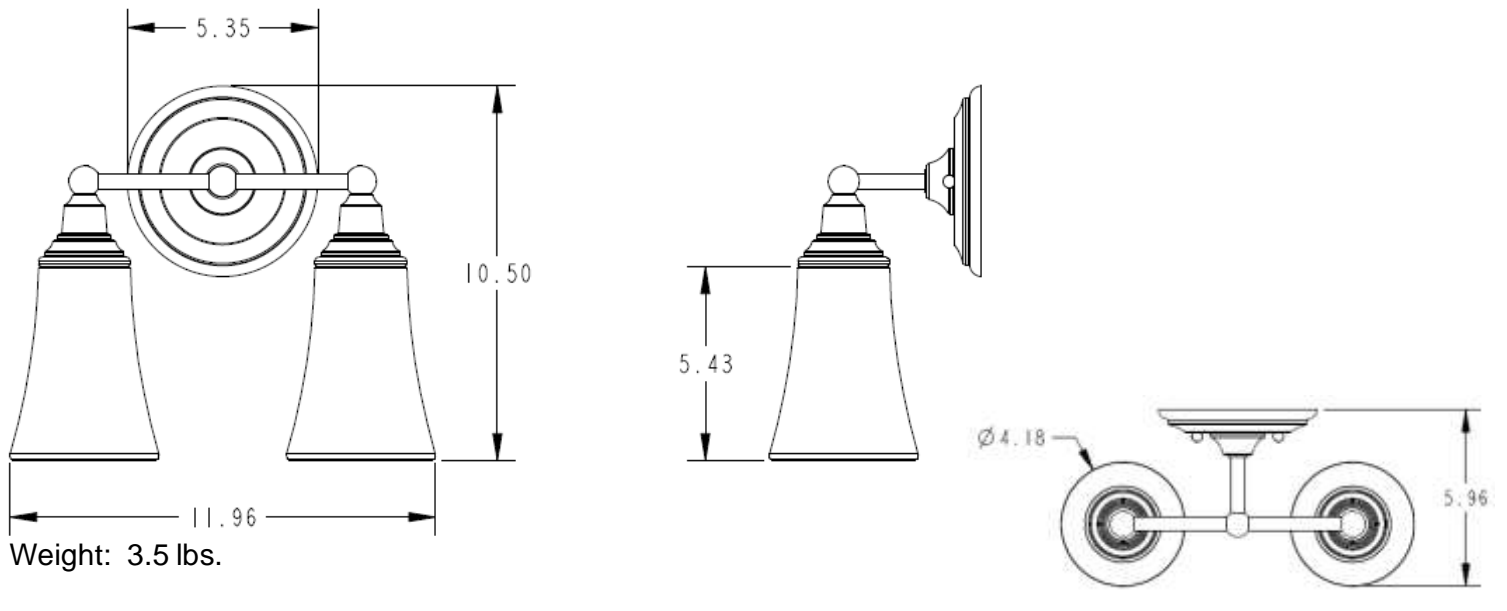

ROTHBURY™ Technical Specification

YB8262

2-Globe Light Fixture

Dimensions:

Product Information:

Stock Numbers: YB8262CH – CHROME
YB8262BN – BRUSHED NICKEL
YB8262ORB – OIL RUBBED BRONZE

Globe Service Kit: YB8269

Materials: Zinc, glass

Voltage: 120v

Bulb: 100w max (not included); medium base

UL Listed: Yes – for dry locations

Important Notes: Turn off power during installation. Do not connect or disconnect under load.