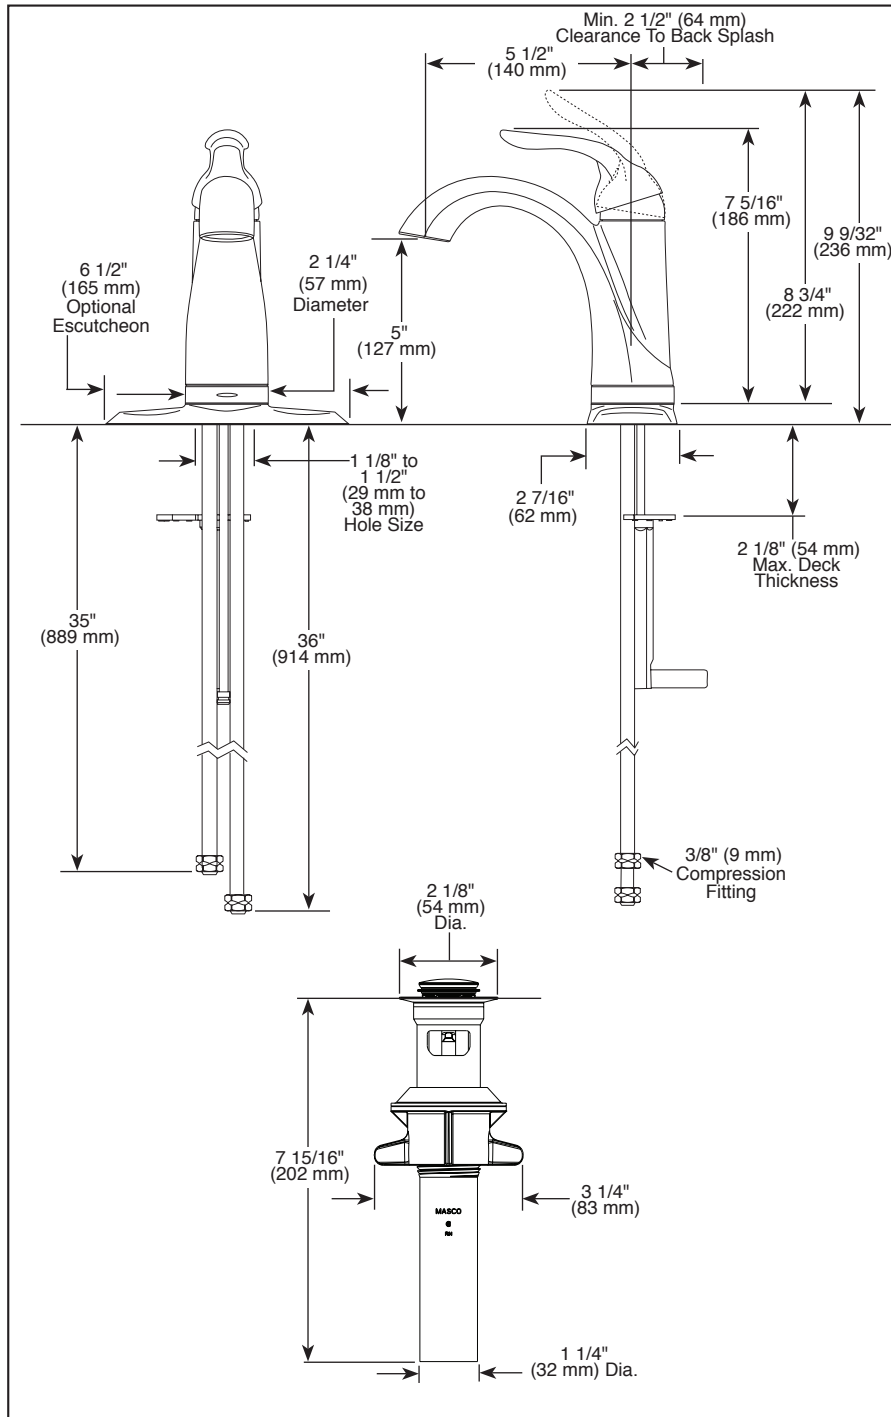

see what Delta can do™

BATHROOM FAUCET

- Lahara® Bath Collection
- Single Handle Deck Mount

Submitted Model No.: _____

Specific Features: _____

FEATURES:

- DIAMOND Seal® Technology
- Touch2O.xt™ Technology

STANDARD SPECIFICATIONS:

- Max. flow rate 1.2 gpm @ 60 psi, 4.5 L/min @ 414 kPa
- One or three hole mount (escutcheon optional, included)
- Diamond coated ceramic cartridge
- 1/4" O.D. straight, staggered PEX supply lines
- LED indicator light signals on-off, water temperature and when batteries run low
- Uses 6 AA (included) or 6 C (optional) batteries
- Optional (EP73954) 120V AC adapter available (3 prong grounded outlet required)
- Metal push pop-up
- Optional red/blue indicator ring provided with model

DSP-L-538T-DST Rev. H

Delta Faucet Company

55 E. 111th Street, Indianapolis, IN 46280
 350 South Edgeware Road, St. Thomas, ON N5P 4L1
 © 2021 Delta Faucet Company