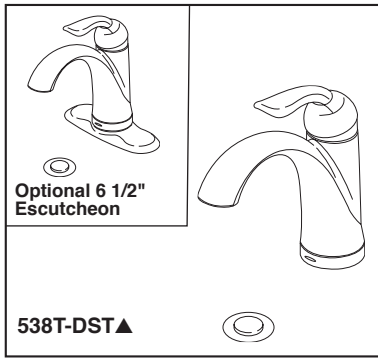

see what Delta can do™

BATHROOM FAUCET

- Lahara® Bath Collection
- Single Handle Deck Mount

Submitted Model No.: _____

Specific Features: _____

FEATURES:

- DIAMOND Seal® Technology
- Touch2O.xt™ Technology

STANDARD SPECIFICATIONS:

- Max. flow rate 1.2 gpm @ 60 psi, 4.5 L/min @ 414 kPa
- One or three hole mount (escutcheon optional, included)
- Diamond coated ceramic cartridge
- 1/4" O.D. straight, staggered PEX supply lines
- LED indicator light signals on-off, water temperature and when batteries run low
- Uses 6 AA (included) or 6 C (optional) batteries
- Optional (EP73954) 120V AC adapter available (3 prong grounded outlet required)
- Metal push pop-up
- Optional red/blue indicator ring provided with model