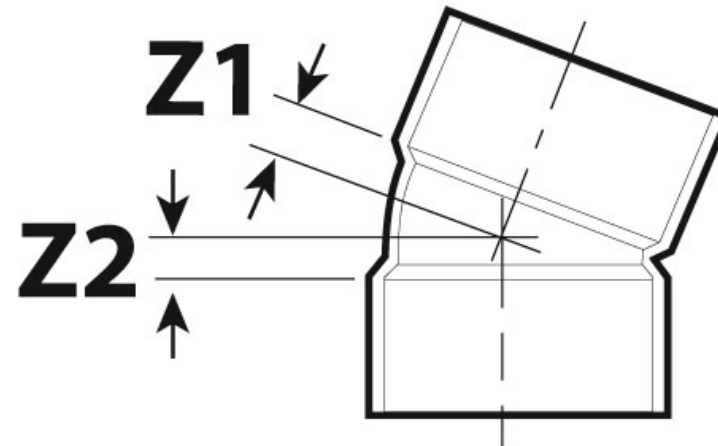

Submittal Sheet

Part Description:
 3" PVC WHITE Sewer 22-1/2 Degree (1/16)
 Bend or Elbow H X H

Part Number:
 414203BC

Approvals and Listings maintained by:
Canplas Industries Ltd
 Canada: 1-800-461-5300 USA: 1-888-461-5307

Part #	Part UPC	Colour	Size (inches)	Ctn Qty	Ctn Bar Code	Ctn. Wt (Kgs)	Ctn. Wt (lbs)	Skid Cubic (m)	Skid Cubic (ft)	Ctns/Skid
414203BC	662671410283	WHITE	3X3	25	20662671410287	3.32	7.30	1.79	63.37	48

Dimensions (inches)

Z1	Z2
0.37	0.39