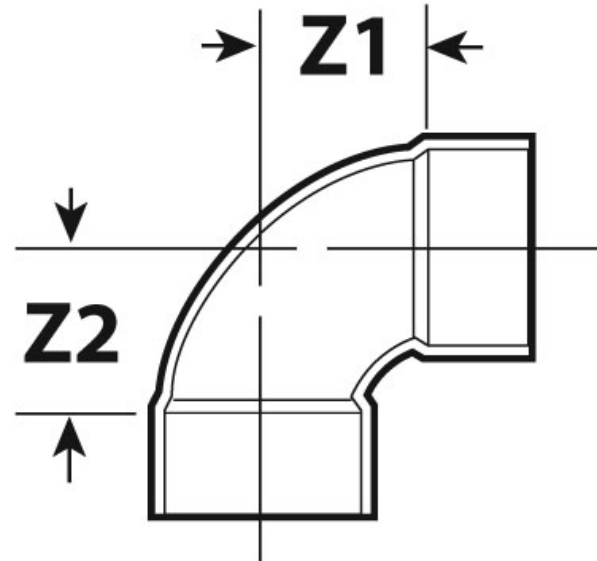

**Submittal Sheet**

Part Description:  
 6" PVC WHITE Sewer Long Turn Sweep 90  
 Degree Bend or Elbow H X H

Part Number:  
 414166BC

Approvals and Listings maintained by:  
**Canplas Industries Ltd**  
 Canada: 1-800-461-5300 USA: 1-888-461-5307

Part #	Part UPC	Colour	Size (inches)	Ctn Qty	Ctn Bar Code	Ctn. Wt (Kgs)	Ctn. Wt (lbs)	Skid Cubic (m)	Skid Cubic (ft)	Ctns/Skid
414166BC	662671411655	WHITE	6X6	4	20662671411659	6.16	13.55	1.90	67.04	18

**Dimensions (inches)**

Z1	Z2
5.30	5.21