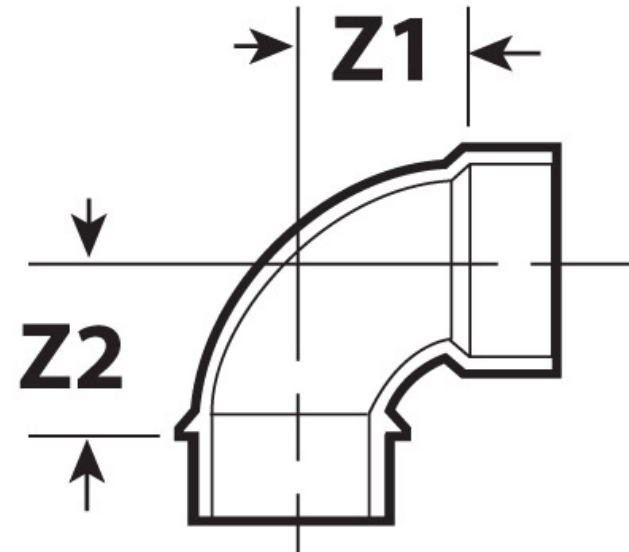

Submittal Sheet

Part Description:
 4" PVC WHITE Sewer Long Turn Sweep 90 Degree Street Bend or Elbow Spigot X H

Part Number:
 414174BC

Approvals and Listings maintained by:
Canplas Industries Ltd
 Canada: 1-800-461-5300 USA: 1-888-461-5307

Part #	Part UPC	Colour	Size (inches)	Ctn Qty	Ctn Bar Code	Ctn. Wt (Kgs)	Ctn. Wt (lbs)	Skid Cubic (m)	Skid Cubic (ft)	Ctns/Skid
414174BC	662671410221	WHITE	4X4	20	20662671410225	10.43	22.95	1.90	67.04	18

Dimensions (inches)

Z1	Z2
3.72	3.56