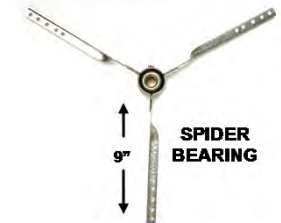

HIGH RISE PILLOW BLOCK BEARING

PILLOW BLOCK BEARING

PILLOW BLOCK SIDE OILER

SPIDER BEARING

BEARING BALL & CUSHION

ECONOMY HOLLOW STEEL COLLAR

STANDARD SOLID STEEL COLLAR