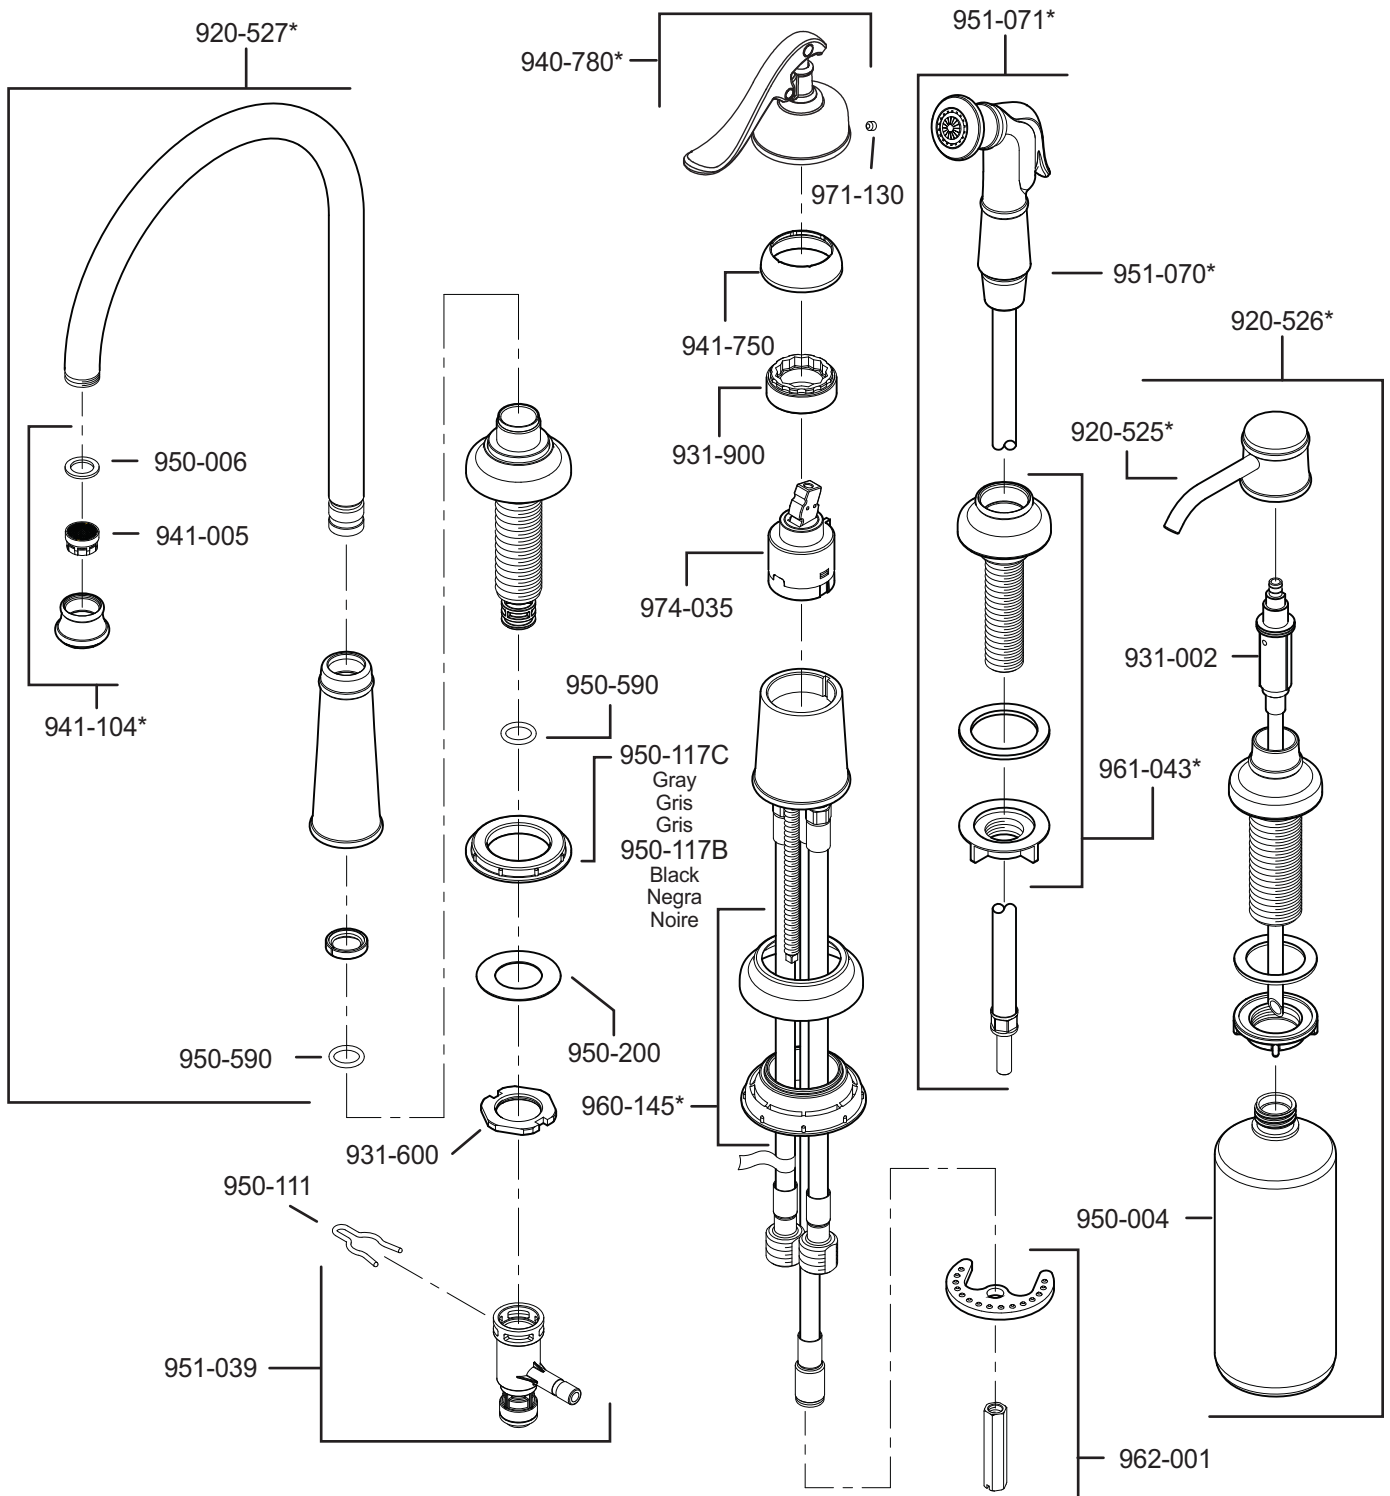

PARTS EXPLOSION

26 Series Ashfield™ Kitchen Faucet

FINISHES * Indicates Finish

A Polished Chrome	M Almond	U Rustic Bronze
B Black	N Antique Bronze	V PVD Polished Brass
E Rustic Pewter	P Polished Brass	W White
D PVD Polished Nickel	Q Satin Brass	Y Tuscan Bronze
J PVD Brushed Nickel	R Copper	Z Oil-Rubbed Bronze
K Satin Nickel	S Stainless Steel	
L Satin Stainless	T Biscuit	

All finishes not available on all parts

1-800-PFAUCET www.pricepfinder.com
19701 DaVinci, Lake Forest, CA 92610

07/15/08

Price Pfister