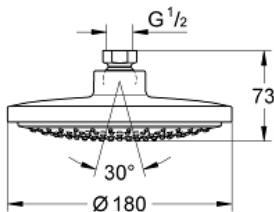

GROHE

Product Description:
EUPHORIA COSMOPOLITAN 180
Shower Head 1 Spray

Standard Specification:

- Rain spray pattern (1 spray-rain)
- Rotating ball joint $\pm 15^\circ$
- 13mm (1/2") Connection thread
- 2.5 gpm (9.5 l/min) flow limiter
- **GROHE DreamSpray** perfect spray pattern
- **GROHE StarLight** chrome finish
- **SpeedClean** anti-lime system
- Suitable for instantaneous heater
- Min. recommended pressure: 1.0 bar (15 psi)