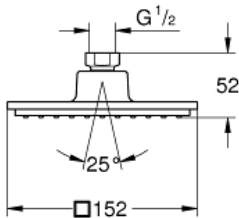

EUPHORIA CUBE 150  
Shower Head 1 Spray

MODEL # 27705000

Pure Freude  
an Wasser

**Product Description:**  
EUPHORIA CUBE 150  
Shower Head 1 Spray

**Standard Specification:**

- Rain spray pattern (1 spray-rain)
- 6" x 6"
- Ball-joint
- Rotation angle  $\pm 12^\circ$
- 1/2" Connection thread
- 2.5 gpm (9.5 l/min) flow limiter
- **GROHE DreamSpray** perfect spray pattern
- **GROHE StarLight** chrome finish
- **SpeedClean** anti-lime system
- Inner WaterGuide for a longer life
- Suitable for instantaneous heater
- Min. recommended pressure: 15 psi (1.0 bar)