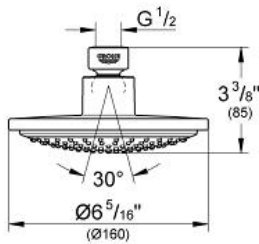

EUPHORIA COSMOPOLITAN 160 Shower Head 1 Spray

MODEL # 28233000

Pure Freude
an Wasser

Product Description:
EUPHORIA COSMOPOLITAN 160
Shower Head 1 Spray

Standard Specification:

- Rain spray pattern (1 spray-rain)
- Rotating ball joint $\pm 15^\circ$
- 1/2" Connection thread
- **GROHE DreamSpray** perfect spray pattern
- **GROHE StarLight** chrome finish
- **SpeedClean** anti-lime system
- Suitable for instantaneous heater
- Min. recommended pressure: 15 psi (1.0 bar)