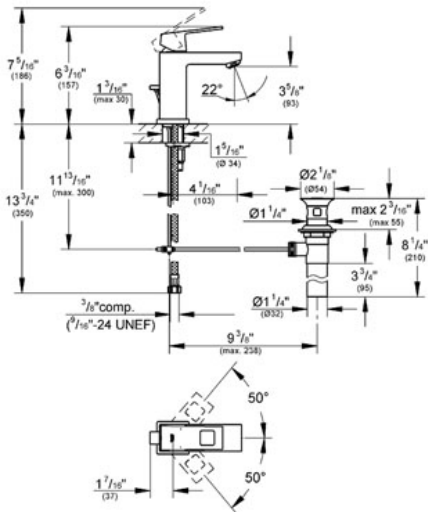

EUROCUBE
Lavatory Centerset
MODEL # 23129

Pure Freude an Wasser

GROHE America, Inc | 200 North Gary Avenue, Suite G, Roselle, IL 60172
Phone: +1 (800) 444-7643 | Fax: +1 (800) 225-2778 | us-customerservice@grohe.com

Product Description:
Lavatory Centerset

Standard Specification:

- GROHE StarLight® finish
- GROHE SilkMove® ceramic cartridge
- GROHE EcoJoy® technology for less water and perfect flow
- GROHE QuickFix™ Plus installation system
- Single hole installation
- Metal lever
- Flow control
- 1 1/4" pop-up waste set
- Stainless Steel Braided Flexible Supplies
- Temperature limiter
- Max Flow Rate 1.5 gpm (5.7 L/min)