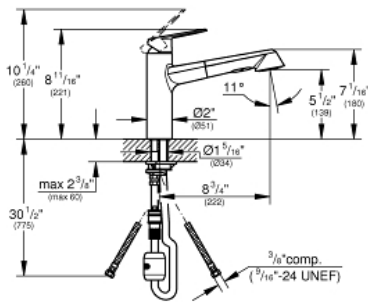

EURODISC COSMOPOLITAN Single-Handle Kitchen Faucet

MODEL # 33330002

Pure Freude
an Wasser