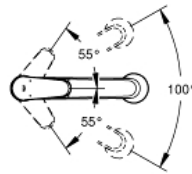

EURODISC COSMOPOLITAN Single-Handle Kitchen Faucet

MODEL # 33330002

Pure Freude
an Wasser