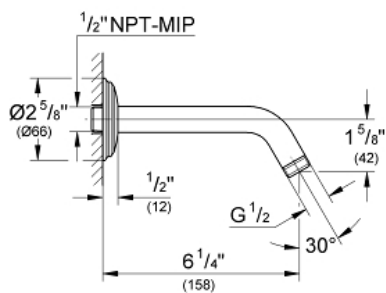

GENEVA
Shower Arm
MODEL # 27012000

Pure Freude
an Wasser

GROHE

Product Description:
GENEVA
Shower Arm

Standard Specification:

- Escutcheon
- GROHE StarLight chrome finish

Applicable Codes & Standards:

- Energy Policy Act of 1992
- ASME A112.18.1/CSA B125.1