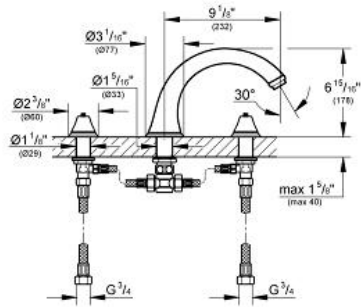

GENEVA
 Roman Bathtub Faucet
 MODEL # 25054EN0

Pure Freude
 an Wasser

Product Description:
GENEVA
 Roman Bathtub Faucet

Standard Specification:

- 10" bath tub spout
- 1/2" valves
- Pressure resistant flexible connection hoses (between spout and side valves)
- Less handles - order Geneva Cross Handles (18 733) or Geneva Lever Handles (18 734) (sold separately)
- **GROHE StarLight** finish

Applicable Codes & Standards:

- Energy Policy Act of 1992
- ASME A112.18.1/CSA B125.1

Color:

- 25054EN0 Brushed Nickel