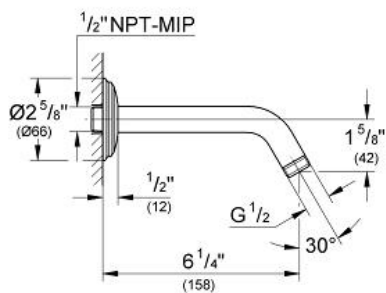

GENEVA
Shower Arm
MODEL # 27012ZB0

Pure Freude
an Wasser

GROHE

C

Product Description:

GENEVA
Shower Arm

Standard Specification:

- Escutcheon
- GROHE StarLight chrome finish