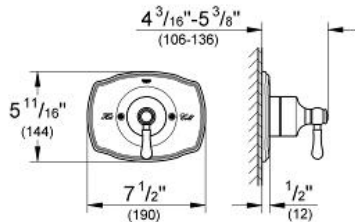

GROHTHERM 2000 AUTHENTIC Single Function Valve Trim Kit with Control Module

MODEL # 19843000

Pure Freude
an Wasser

ADA

Product Description:

GROHTHERM 2000 AUTHENTIC

Single Function Valve Trim Kit with Control Module

Standard Specification:

- For shower only or shower/tub with diverter applications
- Integrated bypass option when used with diverter tub spout
- Requires GroFlex universal rough-in box (35 026 000) (sold separately)
- **GROHE SilkMove**
- **GROHE StarLight** chrome finish
- 6.1 gpm (23 l/min) at 45 psi