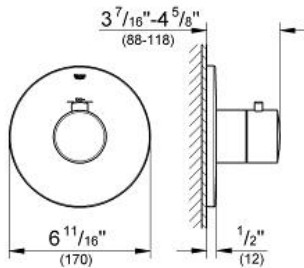

EUROPLUS Custom Shower Thermostatic Trim with Control Module

MODEL # 19879000

Pure Freude
an Wasser

ADA

Product Description:

EUROPLUS

Custom Shower Thermostatic Trim with Control Module

Standard Specification:

- For high-flow, multiple outlet custom shower applications
- Requires separate volume controls
- **GROHE TurboStat** technology
- Requires GrohFlex universal rough-in box (35 026 000) (sold separately)
- Max Flow Rate: 14 gpm at 45 psi
- **GROHE StarLight** chrome finish