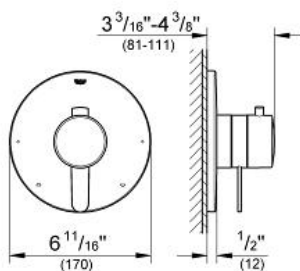

EUROPLUS Dual Function Pressure Balance Trim with Control Module

MODEL # 19881000

Pure Freude
an Wasser

ADA

C

Product Description:

EUROPLUS

Dual Function Pressure Balance Trim with Control Module

Standard Specification:

- For shower/tubs with non-diverter tub spout or for 2 shower outlet applications
- Integrated volume control
- 2-way diverter function
- 1 axis operation
- Requires GrohFlex universal rough-in box (35 026 000) (sold separately)
- **GROHE SilkMove**
- 5.3 gpm (20 l/min) at 45 psi (bottom outlet)
- 2.9 gpm (11 l/min) at 45 psi (top outlet)
- ABS trim plate
- **GROHE StarLight** chrome finish