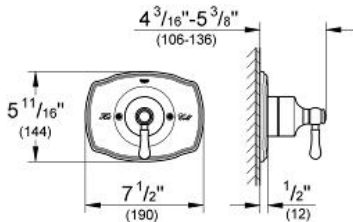

# GROHTHERM 2000 AUTHENTIC Single Function Valve Trim Kit with Control Module

MODEL # 19843BE0

Pure Freude  
an Wasser

ADA

## Product Description:

**GROHTHERM 2000 AUTHENTIC**

**Single Function Valve Trim Kit with Control Module**

## Standard Specification:

- For shower only or shower/tub with diverter applications
- Integrated bypass option when used with diverter tub spout
- Requires GrohFlex universal rough-in box (35 026 000) (sold separately)
- **GROHE SilkMove**
- **GROHE StarLight** chrome finish
- 6.1 gpm (23 l/min) at 45 psi