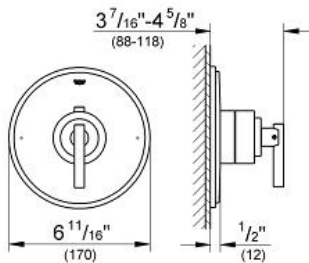

ATRIO
Single Function Valve Trim Kit with
Control Module

MODEL # 19866EN0

Pure Freude
an Wasser

GROHE

ADA

C

Product Description:

ATRIO

Single Function Valve Trim Kit with Control Module

Standard Specification:

- For shower only or shower/tub with diverter applications
- Integrated bypass option when used with diverter tub spout
- Requires GrohFlex universal rough-in box (35 026 000) (sold separately)
- **GROHE SilkMove**
- 6.1 gpm (23 l/min) at 45 psi
- **GROHE StarLight** finish

Applicable Codes & Standards:

- Energy Policy Act of 1992
- ASME A112.18.1/CSA B125.1
- ICC/ANSI A117.1

Color:

- 19866EN0 Brushed Nickel