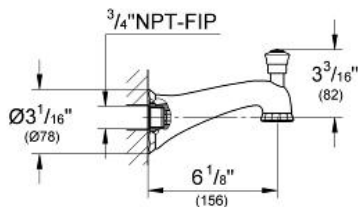

KENSINGTON  
Wall mounted spout with diverter  
MODEL # 13194VP0

Pure Freude  
an Wasser

GROHE

**Product Description:**  
KENSINGTON  
Wall mounted spout with diverter

**Standard Specification:**

- Flow control
- GROHE StarLight chrome finish
- Max Flow Rate 13.2 gpm (50 L/min)