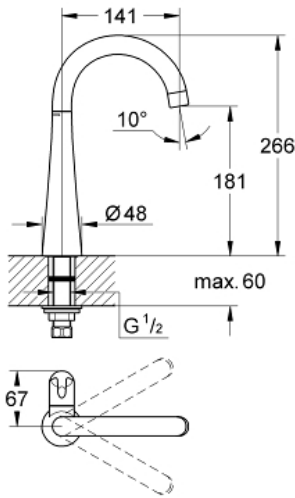

LADYLUX³
 Kitchen Faucet
 MODEL # 30026SD0

Pure Freude
 an Wasser

Product Description:

**LADYLUX³
 Kitchen Faucet**

Standard Specification:

- Single hole installation
- **GROHE StarLight** finish
- **GROHE RealSteel** Stainless Steel Construction produced from Grade 304 stainless steel
- Ceramic cartridge
- Flow control
- Swivel Spout
- Swivel area 360°
- Spout Reach 5 9/16"
- Max Flow Rate: 1.75 gpm (6.6 L/min)

Color:

□ 30026SD0 GROHE RealSteel®