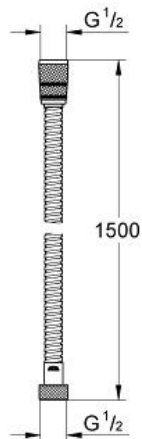

Metal Shower Hose

MODEL # 28417000

Pure Freude an Wasser

GROHE America, Inc | 200 North Gary Avenue, Suite G, Roselle, IL 60172
Phone: +1 (800) 444-7643 | Fax: +1 (800) 225-2778 | us-customerservice@grohe.com

Product Description: Metal Shower Hose

Standard Specification:

- 59"
- 1/2" x 1/2"
- Longlife
- Strengthened model
- **Tensile strength: 750 N**
Pressure resistance: up to 16 bar
- Rotation cone for Twist-free function
- Silicone strip prevents hand shower from turning while in body pray position
- **GROHE StarLight** finish