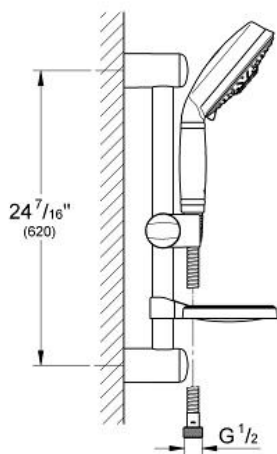

# RAINSHOWER RUSTIC 130 Shower Set

MODEL # 27140000

Pure Freude  
an Wasser

**GROHE**

**Product Description:**  
**RAINSHOWER RUSTIC 130**  
**Shower Set**

**Standard Specification:**

- Rainshower Rustic hand-held shower (27 129)
- 24" shower bar (28 666)
- 69" shower hose (28 025)
- Soap dish
- **GROHE StarLight** chrome finish
- **SpeedClean** anti-lime system
- Twistfree to prevent hose from twisting
- Max Flow Rate 2.5 gpm at 80 psi (9.5 L/min)

**Applicable Codes & Standards:**

- Energy Policy Act of 1992
- ASME A112.18.1/CSA B125.1

**Color:**

- 27140000 StarLight Chrome