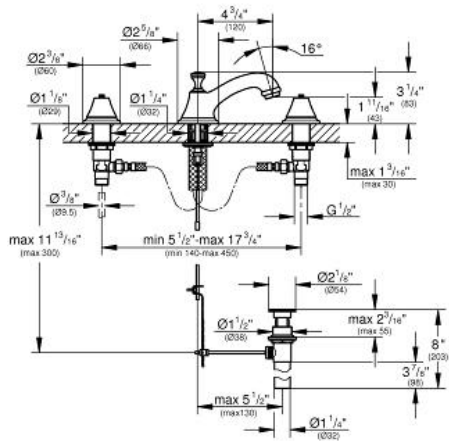

SEABURY 8" Widespread Two-Handle Bathroom Faucet

MODEL # 2080000A

Pure Freude
an Wasser

GROHE

Product Description:

SEABURY

8" Widespread Two-Handle Bathroom Faucet

Standard Specification:

- Handles sold separately
- Cast spout with flow control
- 1/2" (13mm) ceramic cartridge (90° turn)
- 1 1/4" pop-up waste set
- **GROHE StarLight** chrome finish
- Max flow rate: 1.2 gpm (4.56 L/min)

Applicable Codes & Standards: